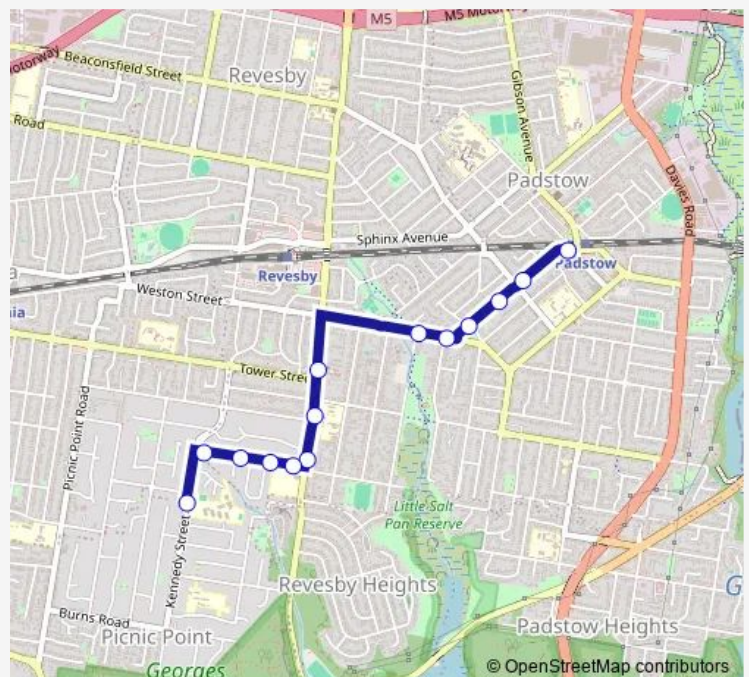

Uranus Rd At Virginius St

Uranus Rd At Centaur St

The River Rd Opp Tower St

Revesby South Public School, The River Rd

The River Rd Opp Ferndale Rd

De La Salle College, Ferndale Rd

Ferndale Rd At Clive St

Ferndale Rd At Kinross Pl

Ferndale Rd At Kennedy St

Picnic Point High School, Kennedy St

### Route schedule

Howard Rd After Padstow Pde — Picnic Point High School, Kennedy St

Monday 08:30

Tuesday 08:30

Wednesday 08:30

Thursday 08:30

Friday 08:30

Saturday —

### Route info

Direction: Howard Rd After Padstow Pde

Stops: 14

Trip Duration: 0 hour 10 min

S132 — Padstow to Picnic Point High School

S132 School Bus time schedules and route maps are available in an offline PDF at [busmaps.com](https://busmaps.com). Use the [busmaps.com](https://busmaps.com) website to see live bus times, train schedule or subway schedule, and step-by-step directions for all public transit in Liverpool