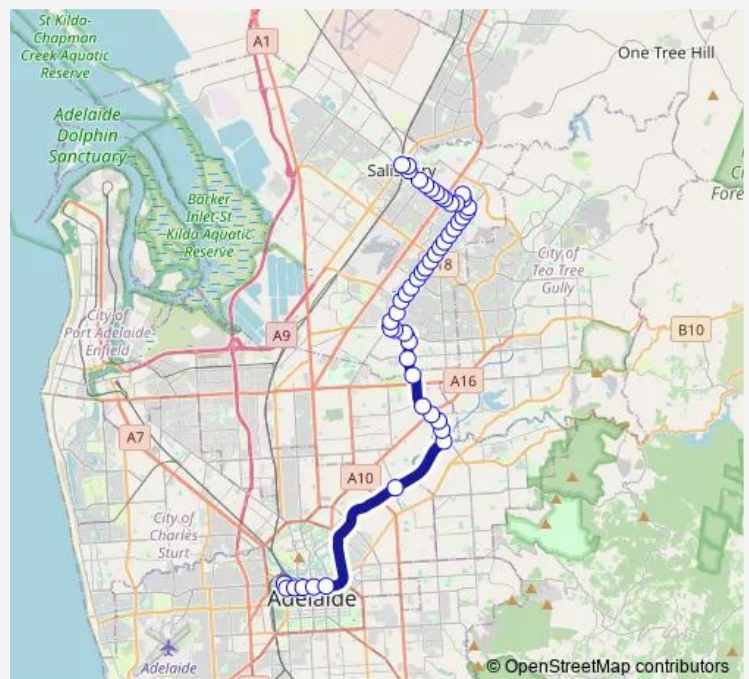

Stop 45B Buckingham Dr - North East side

Stop 45A Bridge Rd - South East side

Stop 45 Bridge Rd - South East side

Stop 44B Bridge Rd - East side

Stop 44A Bridge Rd - East side

Stop 44 Bridge Rd - East side

Stop 43D Bridge Rd - East side

Stop 43C Bridge Rd - East side

**Route schedule**

Zone C Salisbury Interchange - West Side — Stop S1 Grenfell St - South side

Monday	05:03-18:46
Tuesday	05:03-18:46
Wednesday	05:03-18:46
Thursday	05:03-18:46
Friday	05:03-18:46
Saturday	—
Sunday	—

**Route info**

Direction: Zone C Salisbury Interchange - West Side

Stops: 45

Trip Duration: 0 hour 43 min

502 — Salisbury Interchange to City

Stop 43B Bridge Rd - East side

Stop 43 Bridge Rd - East side

Stop 42A Bridge Rd - East side

Stop 42 Bridge Rd - East side

Stop 41 Bridge Rd - East side

Stop 40A Bridge Rd - East side

Stop 40 Bridge Rd - East side

Stop 39 Bridge Rd - East side

Stop 38B Bridge Rd - East side

Stop 38A Bridge Rd - East side