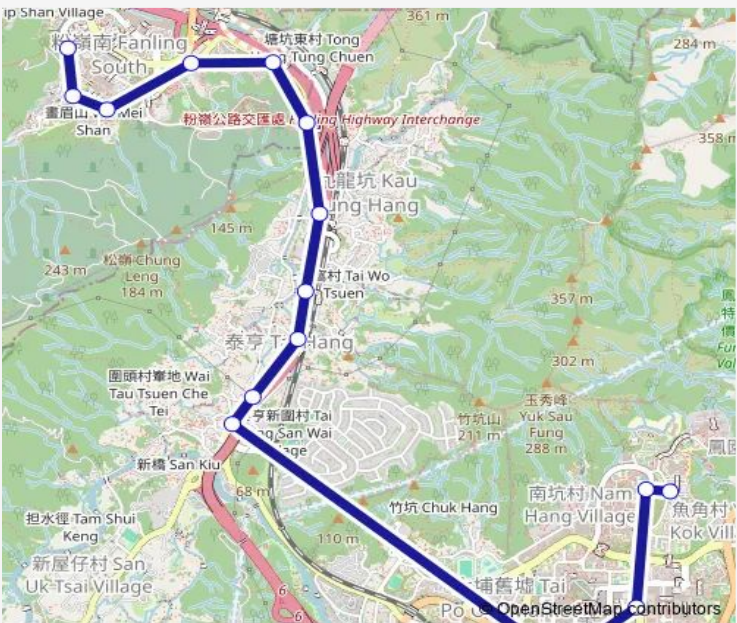

Bus 502 WAH Ming Road (YAN FAI House) - TAI PO Nethersole Hospital (Special Departure)

[Go to website](#)

Direction
 WAH MING ROAD, OUTSIDE YAN FAI HOUSE, YAN SHING COURT|WAH MING ROAD, OUTSIDE YAN FAI HOUSE — Chuen ON Road, Near Alice HO MIU Ling Nethersole Hospital|Tai PO Nethersole Hospital

Route schedule
 WAH MING ROAD, OUTSIDE YAN FAI HOUSE, YAN SHING COURT|WAH MING ROAD, OUTSIDE YAN FAI HOUSE — Chuen ON Road, Near Alice HO MIU Ling Nethersole Hospital|Tai PO Nethersole Hospital

Monday	06:30
Tuesday	06:30
Wednesday	06:30
Thursday	06:30
Friday	06:30
Saturday	06:30
Sunday	—

Route info

Direction: WAH MING ROAD, OUTSIDE YAN FAI HOUSE, YAN SHING COURT|WAH MING ROAD, OUTSIDE YAN FAI HOUSE

Stops: 16

Trip Duration: 0 hour 17 min

Chuen ON Road, Near Alice HO MIU Ling Nethersole
Hospital|Tai PO Nethersole Hospital

Direction

Chuen ON Road, Near Alice HO MIU Ling Nethersole Hospital|Tai PO Nethersole Hospital — WAH MING ROAD, OUTSIDE CHEONG TAO HOUSE

19 stops

[Open route schedule](#)

Chuen ON Road, Near Alice HO MIU Ling Nethersole Hospital|Tai PO Nethersole Hospital