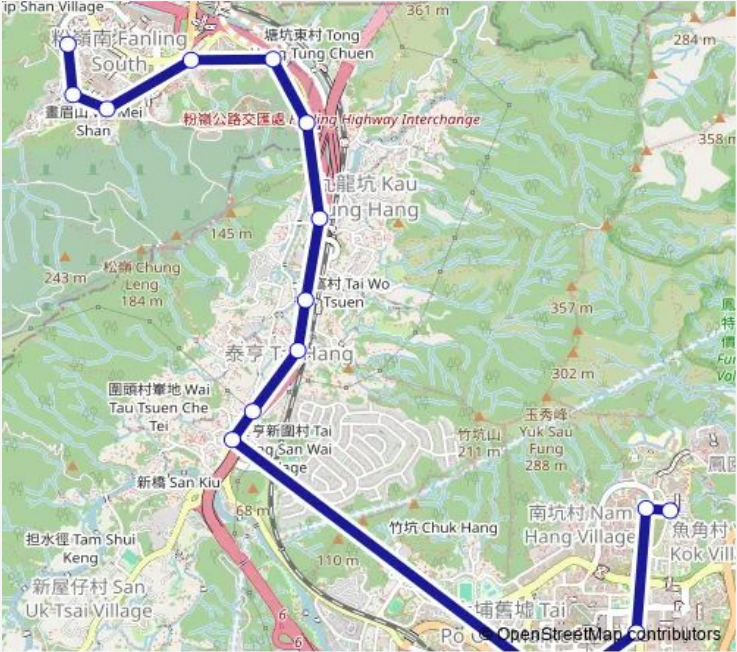

**Route schedule**  
 WAH Ming Road, Outside YAN FAI House, YAN Shing Court|Wah Ming Road, Outside YAN FAI House — Chuen ON Road, Near Alice HO MIU Ling Nethersole Hospital|Tai PO Nethersole Hospital

Monday	06:30
Tuesday	06:30
Wednesday	06:30
Thursday	06:30
Friday	06:30
Saturday	06:30
Sunday	—

**Route info**

Direction: WAH Ming Road, Outside YAN FAI House, YAN Shing Court|Wah Ming Road, Outside YAN FAI House

Stops: 16

Trip Duration: 0 hour 17 min

Chuen ON Road, Near Alice HO MIU Ling Nethersole  
Hospital|Tai PO Nethersole Hospital

## Direction

Chuen ON Road, Near Alice HO MIU Ling Nethersole Hospital|Tai PO Nethersole Hospital — WAH Ming Road, Outside Cheong TAO House

19 stops

[Open route schedule](#)

Chuen ON Road, Near Alice HO MIU Ling Nethersole Hospital|Tai PO Nethersole Hospital

## Route info

Direction: Chuen ON Road, Near Alice HO MIU Ling Nethersole Hospital|Tai PO Nethersole Hospital

Stops: 19

Trip Duration: 0 hour 18 min

502 Bus time schedules and route maps are available in an offline PDF at [busmaps.com](https://busmaps.com). Use the [busmaps.com](https://busmaps.com) website to see live bus times, train schedule or subway schedule, and step-by-step directions for all public transit in Tai Po