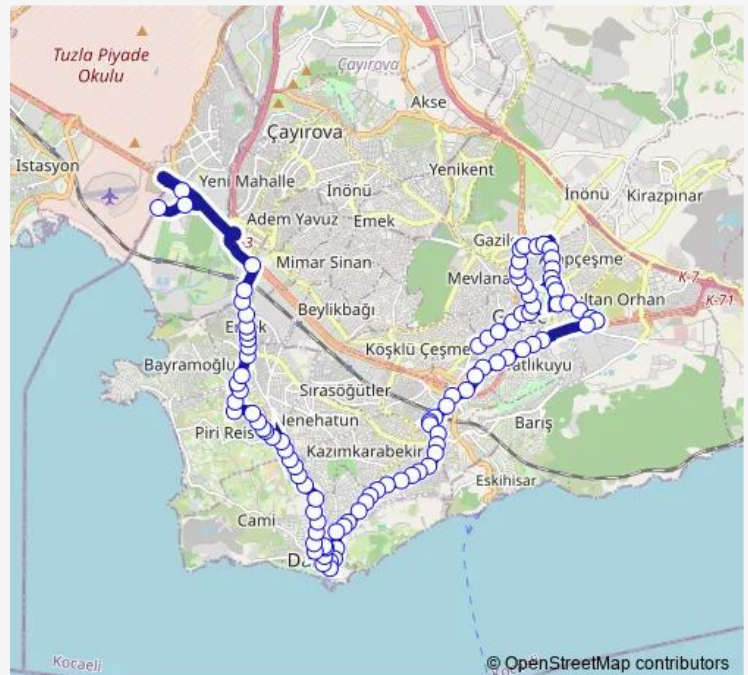

Thursday 05:53-23:12

Friday 05:53-23:12

Saturday 06:06-23:12

Sunday 06:06-23:12

Route info

Direction: Kadioğlu Caddesi 1

Stops: 98

Trip Duration: 0 hour 55 min