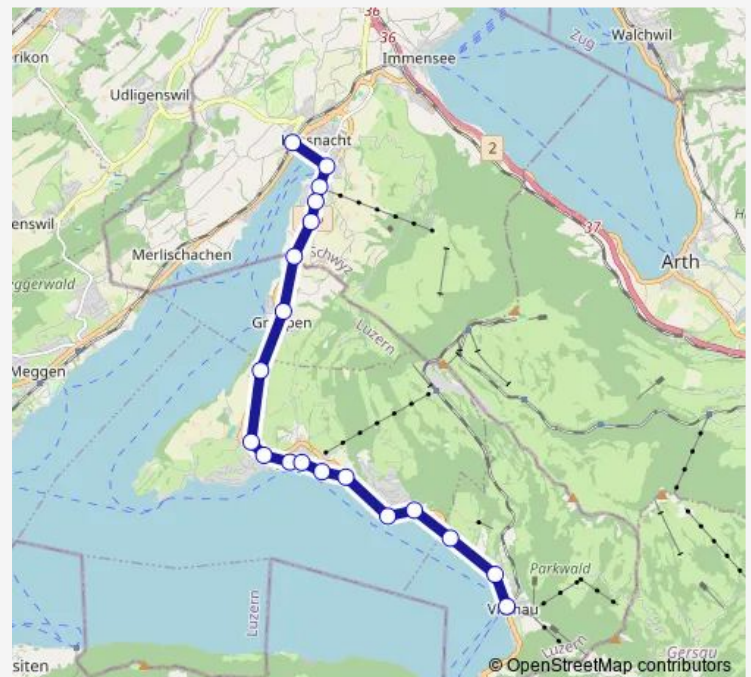

Küssnacht am Rigi, Bahnhof

Route schedule

Vitznau, Station — Küssnacht am Rigi, Bahnhof

Monday	22:23-00:23 ⁺¹
Tuesday	22:23-00:23 ⁺¹
Wednesday	22:23-00:23 ⁺¹
Thursday	22:23-00:23 ⁺¹
Friday	22:23-23:23
Saturday	22:23-00:23 ⁺¹
Sunday	—

Route info

Direction: Vitznau, Station

Stops: 21

Trip Duration: 0 hour 29 min

Direction

Vitznau, Station — Küssnacht am Rigi, Bahnhof

19 stops

[Open route schedule](#)