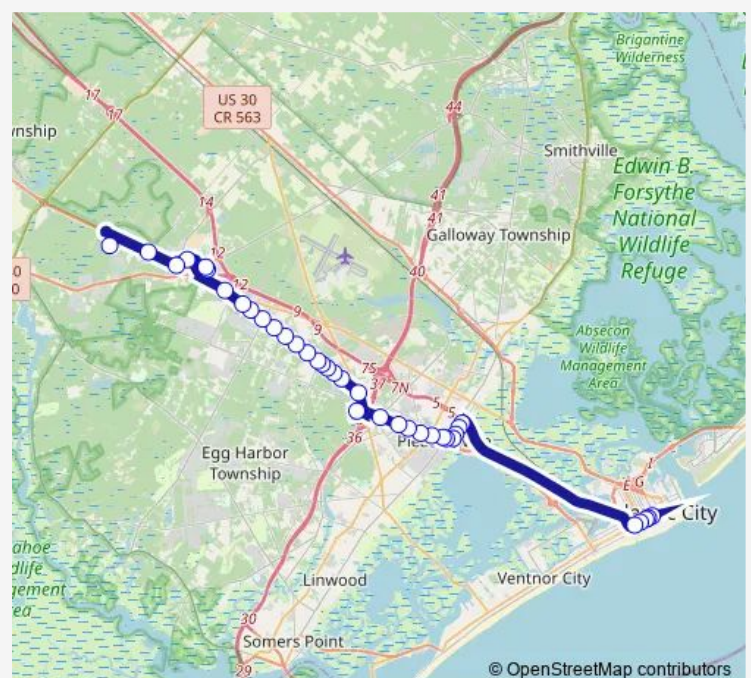

Friday 05:05-21:55

Saturday 07:05-21:45

Sunday 08:00-18:45

Route info

Direction: Atlantic AVE AT S Carolina Ave

Stops: 37

Trip Duration: 1 hour 1 min

RT-40/322 AT OLD Fork Rd

RT-40/322 AT Spruce Ave

RT-40/322 AT Ridge Ave

RT-40/322 AT Fernwood Ave

RT-40/322 AT Tremont Ave

RT-40/322 AT Ivins Ave

Black Horse Pike AT English Creek Road

RT-40/322 AT Tower Ave

RT-40/322 AT Delilah Rd

RT-40/322 AT Mckee Ave

Consumer Square

Wrangleboro RD AT Timber Glen Dr

HAMILTON MALL

US-322 AT Leipzig Ave

US-322 AT Cologne Ave

Atlantic/Cape Community College

Direction