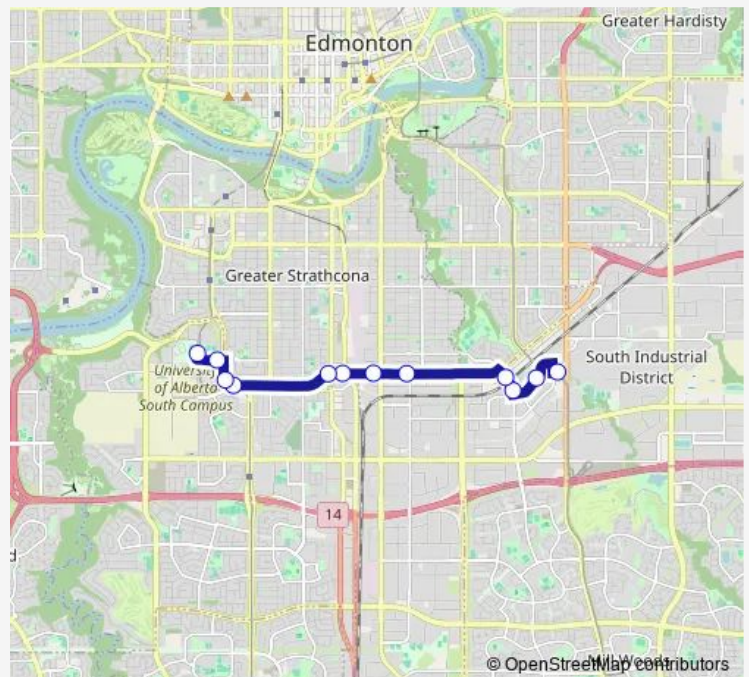

80 Street & Wagner Road

86 Street & 61 Avenue

86 Street & Coronet Road

97 Street & 63 Avenue

99 Street & 63 Avenue

103 Street & 63 Avenue

104 Street & Allandale Road

113 Street & 61 Avenue

113 Street & 60 Avenue

113 Street & 65 Avenue

South Campus Fort Edmonton Transit Centre Bay G

**Route schedule**

Davies Transit Centre Bay H — South Campus Fort Ed-  
monton Transit Centre Bay G

|           |             |
|-----------|-------------|
| Monday    | 06:10-17:34 |
| Tuesday   | 06:10-17:34 |
| Wednesday | 06:10-17:34 |
| Thursday  | 06:10-17:34 |
| Friday    | 06:10-17:34 |
| Saturday  | —           |
| Sunday    | —           |

**Route info**

Direction: Davies Transit Centre Bay H

Stops: 12

Trip Duration: 0 hour 18 min

502 — Davies - South Campus

## Direction

South Campus Fort Edmonton Transit Centre Bay J —  
Davies Transit Centre Bay H

11 stops

[Open route schedule](#)

South Campus Fort Edmonton Transit Centre Bay J

113 Street & 65 Avenue

113 Street & 61 Avenue