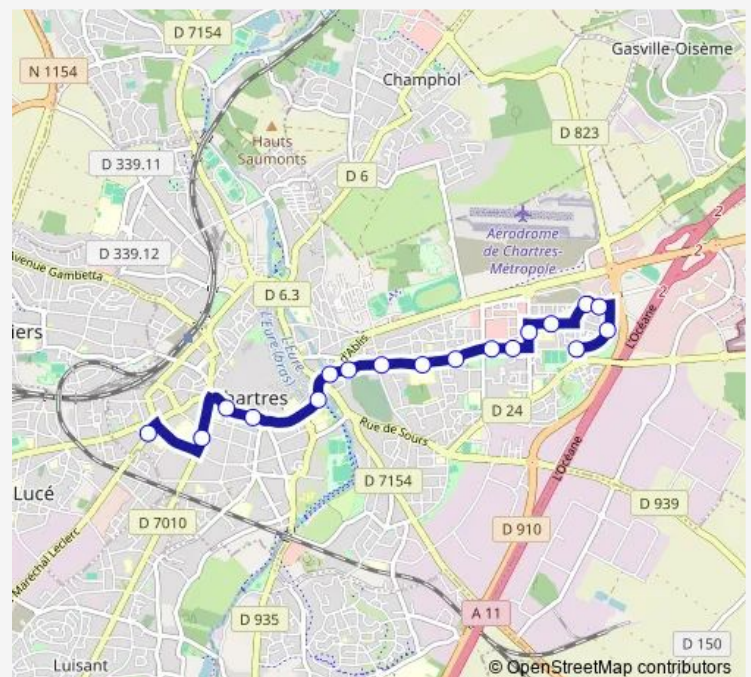

Direction

Maréchal Leclerc — Mare aux Moines

18 stops

[Open route schedule](#)

Maréchal Leclerc

Hôtel-Dieu

Chasles Théâtre

St Michel-Cinéma

Monday —

Tuesday —

Wednesday 12:03

Thursday —

Friday —

Saturday —

Sunday —

Route info

Direction: Maréchal Leclerc

Stops: 18

Trip Duration: 0 hour 24 min

502 Bus time schedules and route maps are available in an offline PDF at busmaps.com. Use the busmaps.com website to see live bus times, train schedule or subway schedule, and step-by-step directions for all public transit in Chartres