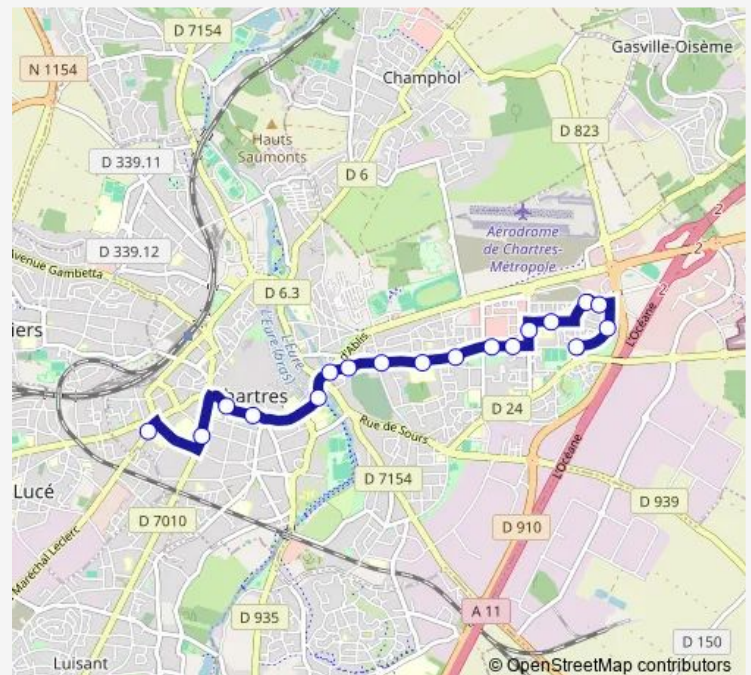

Direction

Maréchal Leclerc — Mare aux Moines

18 stops

[Open route schedule](#)

Maréchal Leclerc

Hôtel-Dieu

Chasles Théâtre

St Michel-Cinéma

Monday —

Tuesday —

Wednesday 12:03

Thursday —

Friday —

Saturday —

Sunday —

Route info

Direction: Maréchal Leclerc

Stops: 18

Trip Duration: 0 hour 24 min

502 Bus time schedules and route maps are available in an offline PDF at busmaps.com. Use the busmaps.com website to see live bus times, train schedule or subway schedule, and step-by-step directions for all public transit in Chartres