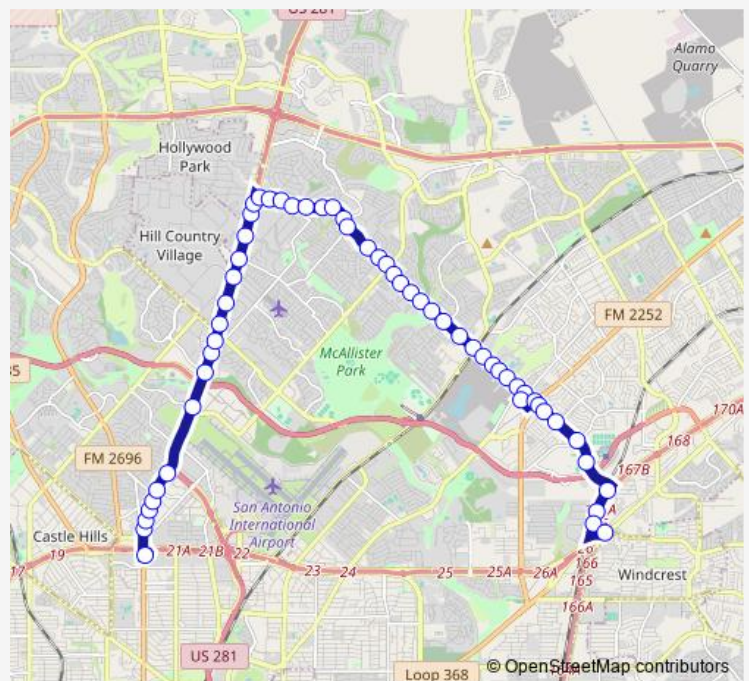

Direction

North Star Transit Center — Randolph P&R Construction South

55 stops

[Open route schedule](#)

- North Star Transit Center
- SAN Pedro Opp. North Park Mercury
- SAN Pedro / TOM Benson Service Ent.
- SAN Pedro Opposite Mccarty
- SAN Pedro & Ramsey
- SAN Pedro & Sahara
- SAN Pedro & Heritage
- SAN Pedro & E. Nakoma
- SAN Pedro & Country Parkway
- SAN Pedro & Heimer
- SAN Pedro Between Heimer & Bitters
- SAN Pedro & Coulter
- SAN Pedro Betwn Central Pkwy S. & Central Pkwy N.
- SAN Pedro & OAK Shadows
- SAN Pedro & Brook Hollow
- SAN Pedro & Paso DEL Norte
- SAN Pedro IN Front OF 16110
- SAN Pedro IN Front OF 16318
- 1000 Oaks Opp. Park Oaks-Shop.Cntr.
- Thousand Oaks IN Front OF 1550
- Thousand Oaks IN Front OF 1570

Route schedule

North Star Transit Center — Randolph P&R Construction South

Monday	05:25-21:25
Tuesday	05:25-21:25
Wednesday	05:25-21:25
Thursday	05:25-21:25
Friday	05:25-21:25
Saturday	06:30-22:05
Sunday	06:35-22:10

Route info

Direction: North Star Transit Center

Stops: 55

Trip Duration: 0 hour 41 min

502 — Thousand Oaks

Thousand Oaks & Broken Oak

Thousand Oaks Opposite Ledge View

Thousand Oaks IN Front OF 2160

Route info

Direction: Randolph P&R Construction South

Stops: 52

Trip Duration: 0 hour 44 min

Thousand Oaks & Henderson Pass

Thousand Oaks Opposite 2250

Thousand Oaks & Turkey Point

Thousand Oaks & Cardigan