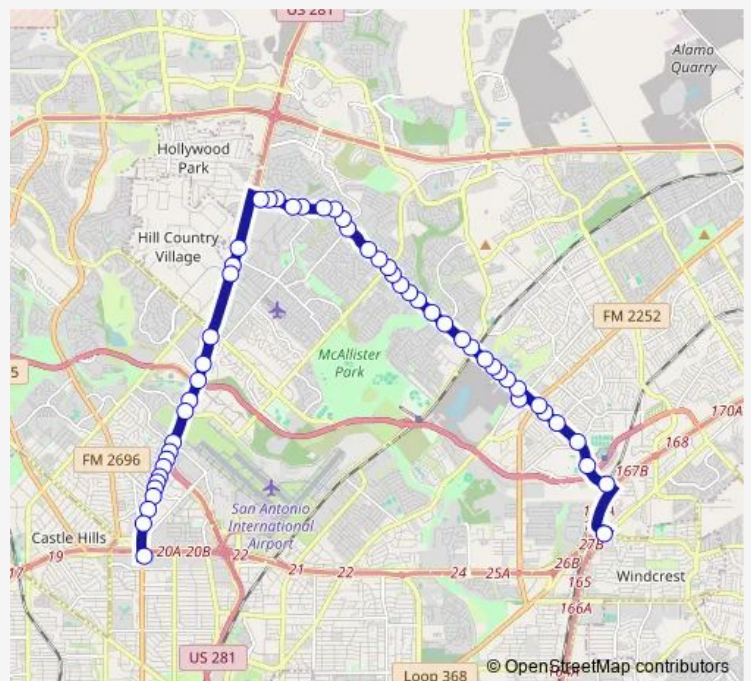

[Go to website](#)

Direction
 NORTH STAR TRANSIT CENTER — Randolph P&R
 Construction South

55 stops

[Open route schedule](#)

- NORTH STAR TRANSIT CENTER
- SAN Pedro Opp. North Park Mercury
- SAN Pedro / TOM Benson Service Ent.
- SAN Pedro Opposite Mccarty
- SAN Pedro & Ramsey
- SAN Pedro & Sahara
- SAN Pedro & Heritage
- SAN Pedro & E. Nakoma
- SAN Pedro & Country Parkway
- SAN Pedro & Heimer
- SAN Pedro Between Heimer & Bitters
- SAN Pedro & Coulter
- SAN PEDRO BETWN CENTRAL PKWY S. & CENTRAL PKWY N.
- SAN Pedro & OAK Shadows
- SAN Pedro & Brook Hollow
- SAN Pedro & Paso DEL Norte
- SAN Pedro IN Front OF 16110
- SAN Pedro IN Front OF 16318
- 1000 Oaks Opp. Park Oaks-Shop.Cntr.
- Thousand Oaks IN Front OF 1550

Route schedule

NORTH STAR TRANSIT CENTER — Randolph P&R
 Construction South

Monday	05:25-21:25
Tuesday	05:25-21:25
Wednesday	05:25-21:25
Thursday	05:25-21:25
Friday	05:25-21:25
Saturday	06:30-22:05
Sunday	06:35-22:10

Route info

Direction: NORTH STAR TRANSIT CENTER
 Stops: 55
 Trip Duration: 0 hour 52 min

502 — Thousand Oaks

Thousand Oaks IN Front OF 1570

Thousand Oaks & Broken Oak

Thousand Oaks Opposite Ledge View

Thousand Oaks IN Front OF 2160