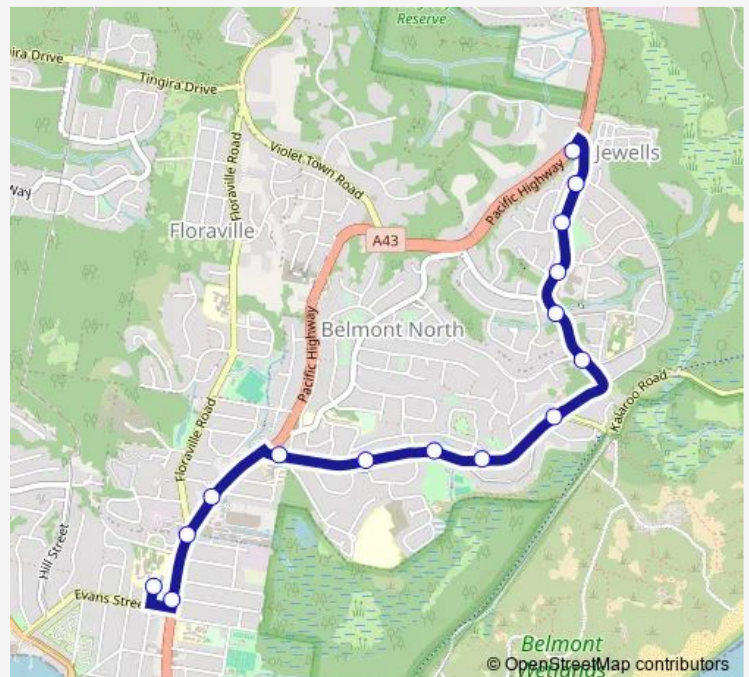

School Bus 502 Belmont High School to Pacific Hwy and Ntaba Rd, Jewells

[Go to website](#)

Direction

Belmont High School, Henry St — Pacific Hwy After Ntaba Rd

15 stops

[Open route schedule](#)

- Belmont High School, Henry St
- Pacific Hwy Opp Stanley St
- Pacific Hwy Opp Cobbin Pde
- Pacific Hwy At York Cres
- Wommara Av After Pacific Hwy
- Wommara Av Opp Master St
- Wommara Av After Master St
- Wommara Av After Prince St
- Wommara Av Before Warrior St
- Holy Family Anglican Church, Ntaba Rd
- Ntaba Rd Opp Lepton Pde
- Ntaba Rd Opp Jewells Plaza
- Ntaba Rd At Gilsmere St
- Ntaba Rd Opp Fencott Dr
- Pacific Hwy After Ntaba Rd

Route schedule

Belmont High School, Henry St — Pacific Hwy After Ntaba Rd

Monday	14:20
Tuesday	15:20
Wednesday	15:20
Thursday	15:20
Friday	15:20
Saturday	—
Sunday	—

Route info

Direction: Belmont High School, Henry St

Stops: 15

Trip Duration: 0 hour 11 min

502 — Belmont High School to Pacific Hwy and Ntaba Rd, Jewells

Direction

Ntaba Rd After Fencott Dr — Belmont High School, Henry St

15 stops

[Open route schedule](#)

Ntaba Rd After Fencott Dr

Monday 08:22

Tuesday 08:22

Wednesday 08:22

Thursday 08:22

Friday 08:22

Saturday —

Sunday —

Route info