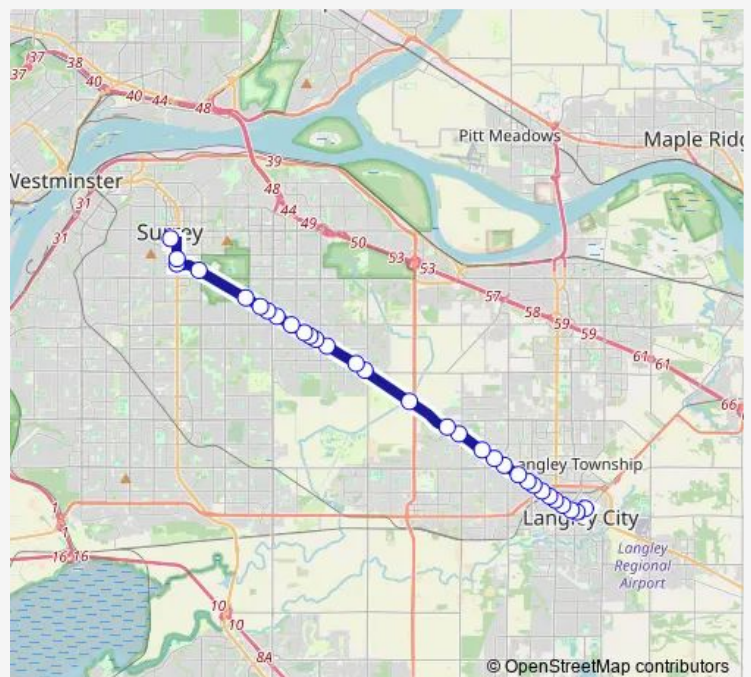

### Route schedule

Surrey Central Station @ Bay 9 — Langley Centre @ Bay 5

Monday 05:19-02:04<sup>+1</sup>

Tuesday 05:19-02:04<sup>+1</sup>

Wednesday 05:19-02:04<sup>+1</sup>

Thursday 05:19-02:04<sup>+1</sup>

### Route info

Direction: Surrey Central Station @ Bay 9

Stops: 35

Trip Duration: 0 hour 38 min

502 — Langley Centre/Surrey Central Station

Eastbound Fraser Hwy @ 68 Ave

Eastbound Fraser Hwy @ 188 St

Eastbound Fraser Hwy @ 19000 Block

Eastbound Fraser Hwy @ 64 Ave

Eastbound Fraser Hwy @ 194 St

Eastbound Fraser Hwy @ 195a St

Eastbound Fraser Hwy @ 196 St

Eastbound Fraser Hwy @ Langley Bypass

Eastbound Fraser Hwy @ Production Way

Eastbound Fraser Hwy @ 200 St