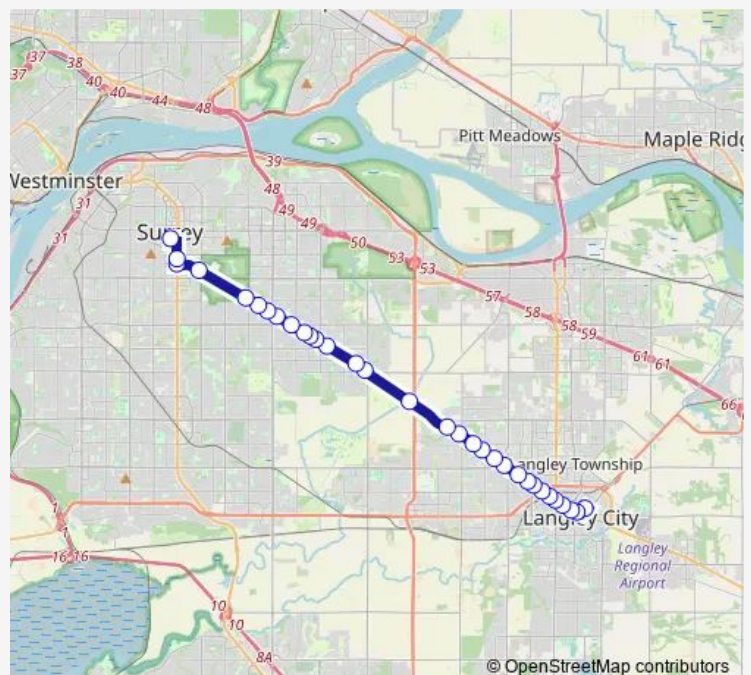

Westbound Fraser Hwy @ 194 St

Westbound Fraser Hwy @ 64 Ave

Westbound Fraser Hwy @ 18900 Block

Westbound Fraser Hwy @ 188 St

Westbound Fraser Hwy @ 68 Ave

Westbound Fraser Hwy @ 184 St

Westbound Fraser Hwy @ 182 St

Westbound Fraser Hwy @ 176 St

Westbound Fraser Hwy @ 168 St

Westbound Fraser Hwy @ 166 St

Westbound Fraser Hwy @ 84 Ave

Westbound Fraser Hwy @ 160 St

Route schedule

Langley Centre @ Bay 3 — Surrey Central Station @ Bay 1 Unloading Only

Monday	04:39-01:42 ⁺¹
Tuesday	04:39-01:42 ⁺¹
Wednesday	04:39-01:42 ⁺¹
Thursday	04:39-01:42 ⁺¹
Friday	04:39-01:42 ⁺¹
Saturday	05:59-01:34 ⁺¹
Sunday	05:59-23:15

Route info

Direction: Langley Centre @ Bay 3

Stops: 32

Trip Duration: 0 hour 48 min

502 — Langley Centre/Surrey Central Station

Westbound Fraser Hwy @ 159 St

Westbound Fraser Hwy @ 158 St

Westbound Fraser Hwy @ 156 St

Westbound Fraser Hwy @ Fleetwood Way