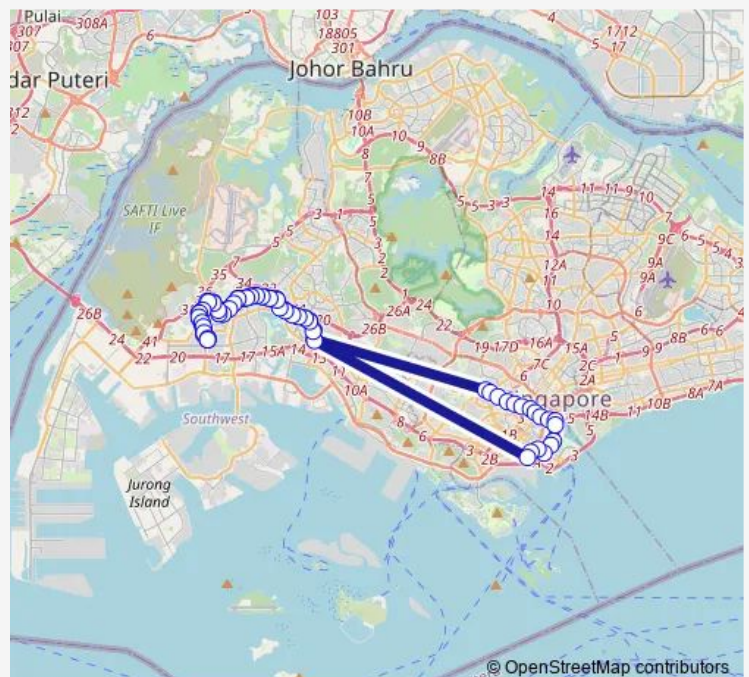

Thursday 05:55

Friday 05:55

Saturday 05:55

Sunday 06:55

Route info

Direction: Soon Lee Bus Pk

Stops: 78

Trip Duration: 3 hour 58 min

502

BusMaps

Jurong Polyclinic

Blk 316

Opp Parc Oasis

Blk 252

Blk 246

Opp Blk 288d