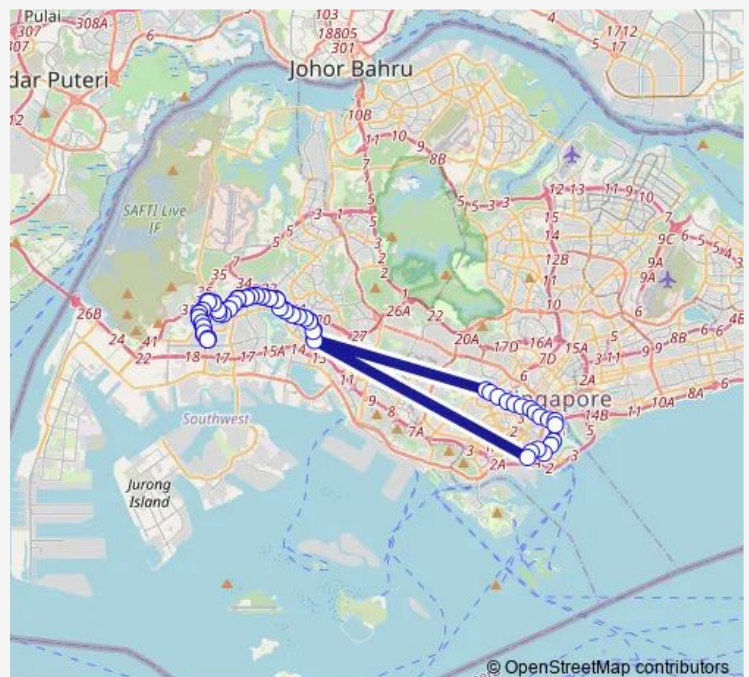

### Route schedule

Soon Lee Bus Pk — Soon Lee Bus Pk

Monday 05:55

Tuesday 05:55

Wednesday 05:55

Thursday 05:55

Friday 05:55

Saturday 05:55

### Route info

Direction: Soon Lee Bus Pk

Stops: 78

Trip Duration: 3 hour 58 min

502

BusMaps

Jurong Polyclinic

Blk 316