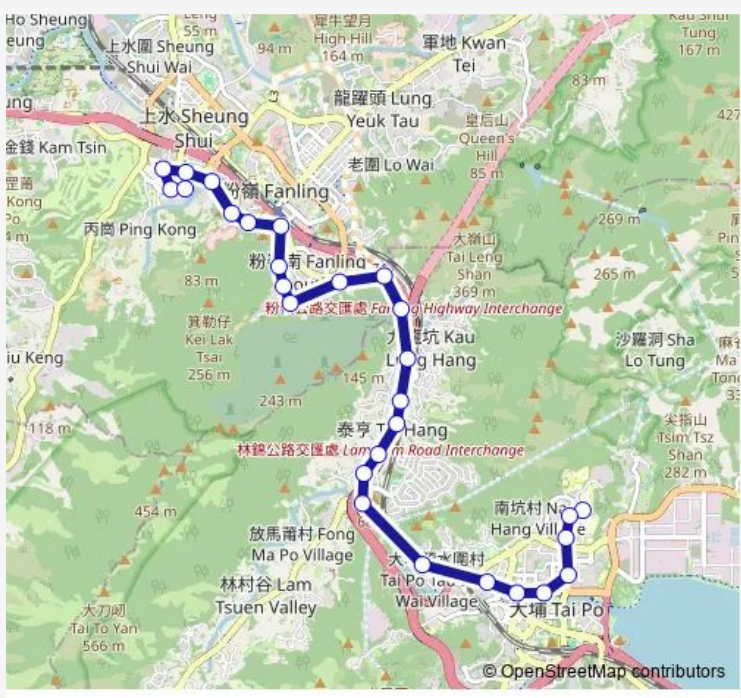

**Bus 502 TAI PON Nethersole Hospital - Ching HO Estate**

[Go to website](#)

**Direction**  
 TAI PO TAI WO Road, Opposite TAI PO Centre — CHING HO ESTATE PUBLIC TRANSPORT INTERCHANGE  
 24 stops  
[Open route schedule](#)

- TAI PO TAI WO Road, Opposite TAI PO Centre
- TAI PO TAI WO Road, LAM Tsuen River Side
- TAI PO TAI WO ROAD, OUTSIDE CLP TING KOK ROAD SUBSTATION
- TAI PO ROAD (TAI WO), OUTSIDE PARC VERSAILLES
- TAI PO ROAD, NEAR HONG LOK YUEN
- TAI WO Service Road West, Outside WAI TAU Tsuen|TAI WO Service Road West, WAI Tau
- TAI WO SERVICE ROAD WEST, CHUNG SUM WAI
- TAI WO SERVICE ROAD WEST, TAI HANG
- TAI WO SERVICE ROAD WEST, TAI WO
- TAI WO SERVICE ROAD WEST, NAM WAH PO
- TAI WO SERVICE ROAD WEST, KAU LUNG HANG
- TAI WO SERVICE ROAD WEST, HO KA YUEN
- WO HING ROAD, OPPOSITE WO HING TSUEN
- WAH MING ROAD, OPPOSITE WAH MING ESTATE
- WAH MING ROAD, OUTSIDE CHEONG TAO HOUSE
- WAH MING ROAD, OUTSIDE YAN FAI HOUSE|WAH MING ROAD, OPPOSITE YAN SHING COURT
- PAK WO ROAD, OUTSIDE FUNG YING SIN KOON
- PAK WO ROAD NEAR KEI SAN SECONDARY SCHOOL |PAK WO ROAD, OUTSIDE KEI SAN SECONDARY SCHOOL

**Route schedule**  
 TAI PO TAI WO Road, Opposite TAI PO Centre — CHING HO ESTATE PUBLIC TRANSPORT INTERCHANGE

Monday	16:30
Tuesday	16:30
Wednesday	16:30
Thursday	16:30
Friday	16:30
Saturday	—
Sunday	—

**Route info**  
 Direction: TAI PO TAI WO Road, Opposite TAI PO Centre  
 Stops: 24  
 Trip Duration: 0 hour 24 min

502 — TAI PON Nethersole Hospital - Ching HO Estate **BusMaps**

PAK WO ROAD, OPPOSITE KA SHING COURT