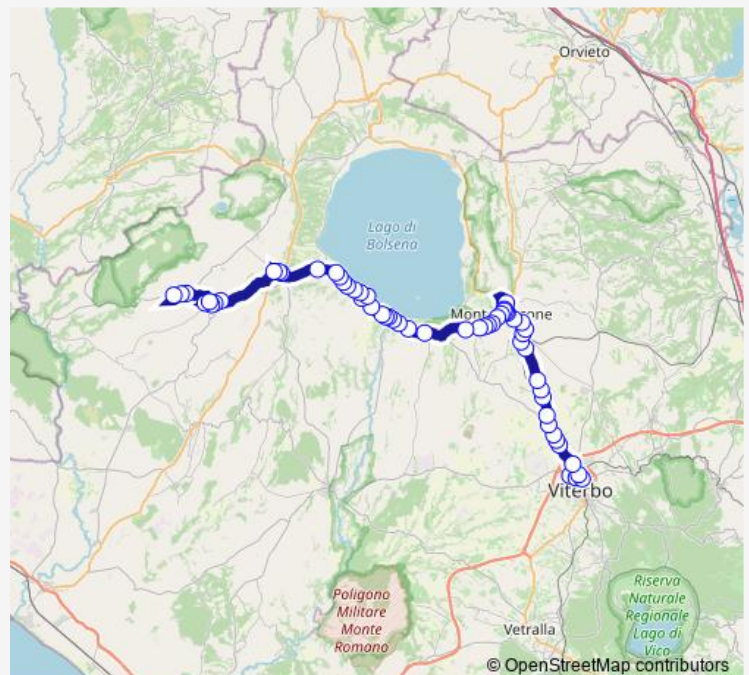

Route schedule

Viterbo | Riello # f641 — Farnese | Piazza Umberto I # f407

Monday 13:10-17:30

Tuesday 12:20-13:10

Wednesday 13:10

Thursday 12:20-13:10

Friday 12:20-13:10

Saturday 12:20-13:10

Sunday 17:30

Route info

Direction: Viterbo | Riello # f641

Stops: 59

Trip Duration: 1 hour 15 min

Ac570d — Viterbo - Farnese # Ac570d

Montefiascone | Via Santa Maria Grazie # f600

Montefiascone | piazzale Roma # 1068