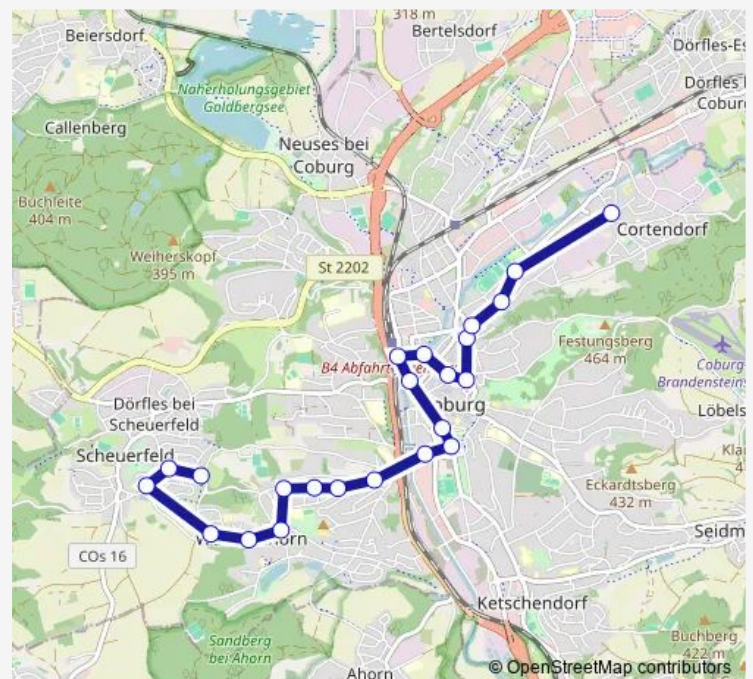

Saturday —

Sunday —

Route info

Direction: Sändleinweg

Stops: 23

Trip Duration: 0 hour 25 min

Aquaria

Cortendorf Mitte

Direction

Schloß Callenberg — Ahorn

18 stops

[Open route schedule](#)

Schloß Callenberg

Neuses

Fa. Kapp

Callenberger Straße

Monday 13:05

Tuesday 13:05

Wednesday 13:05

Thursday 13:05

Friday 13:05

Saturday —

Sunday —

Route info

Sunday —

Route info

Direction: Witzmannsberg Wendeplatz

Stops: 17

Trip Duration: 0 hour 19 min

1427 Bus time schedules and route maps are available in an offline PDF at busmaps.com. Use the busmaps.com website to see live bus times, train schedule or subway schedule, and step-by-step directions for all public transit in Coburg