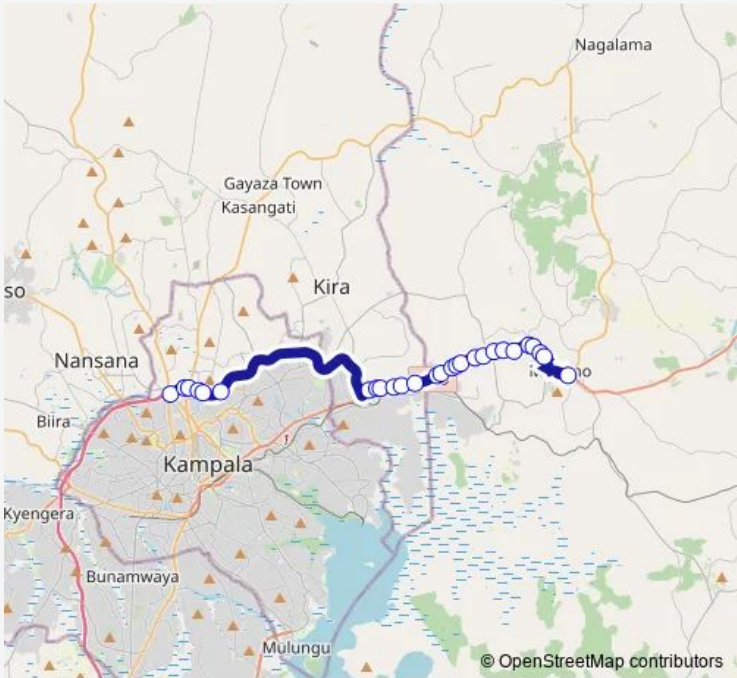

Bus Ic002 Bwaise-Mukono Taxi Park

[Go to website](#)

Direction
 Bwaise Stage - Eastbound — Mukono Taxi Park
 27 stops
[Open route schedule](#)

- Bwaise Stage - Eastbound
- Kalerwe Taxi Park Roundabout
- Bweyogerere Stage
- Holyword Healing Ministries
- Nsooba Kyebando Rd Overpass
- Busega (Northern Bypass)
- Hotel Mamerto
- Total Fuel Station Bweyogerere
- Bweyogerere
- Shire Petroleum
- Gto Petro Pump - Watoto Church East
- Namanve
- Century Bottling Co.
- Oil Com Petrol Station (Namanve)
- Rwenzori Bottling Co.
- Red Pepper Publications
- Jomayi Stone Yard
- Seeta Victory Church
- St. Peter Junior Academy
- Nwsc Seeta Branch
- Seeta High School

Route info
 Direction: Bwaise Stage - Eastbound
 Stops: 27
 Trip Duration: 1 hour 10 min

Ic002 — Bwaise-Mukono Taxi Park **BusMaps**

Kikunga Taxi

Kayunka Catholic Church

Matrix Gardens

Igar Petrol Station

Hass Mukono

Mukono Taxi Park

Direction

Mukono Health Centre — Bwaise Stage - Eastbound

30 stops

[Open route schedule](#)

Mukono Health Centre

Mukono Police Station

Total Mukono

Direction: Mukono Health Centre

Stops: 30

Trip Duration: 1 hour 16 min

Nsooba Kyebando Rd Overpass

Holyword Healing Ministries

Bweyogerere Stage

Kalerwe Taxi Park Roundabout

Bwaise Stage - Eastbound