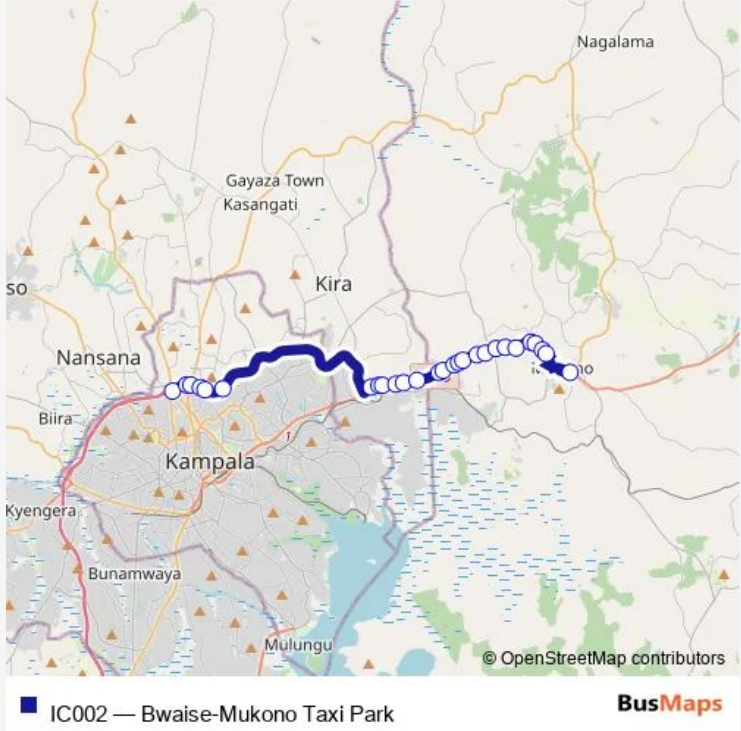

Bus IC002 Bwaise-Mukono Taxi Park

[Go to website](#)

**Direction**  
 Bwaise Stage - Eastbound — Mukono Taxi Park  
 27 stops  
[Open route schedule](#)

- Bwaise Stage - Eastbound
- Kalerwe Taxi Park Roundabout
- Bweyogerere Stage
- Holyword Healing Ministries
- Nsooba Kyebando Rd Overpass
- Busega (Northern Bypass)
- Hotel Mamerto
- Total Fuel Station Bweyogerere
- Bweyogerere
- Shire Petroleum
- Gto Petro Pump - Watoto Church East
- Namanve
- Century Bottling Co.
- Oil Com Petrol Station (Namanve)
- Rwenzori Bottling Co.
- Red Pepper Publications
- Jomayi Stone Yard
- Seeta Victory Church
- St. Peter Junior Academy
- Nwsc Seeta Branch
- Seeta High School

Route schedule  
 Bwaise Stage - Eastbound — Mukono Taxi Park

Monday	06:30-19:00
Tuesday	06:30-19:00
Wednesday	06:30-19:00
Thursday	06:30-19:00
Friday	06:30-19:00
Saturday	06:30-19:00
Sunday	06:30-19:00

Route info  
 Direction: Bwaise Stage - Eastbound  
 Stops: 27  
 Trip Duration: 1 hour 27 min

Kikunga Taxi

Kayunka Catholic Church

Matrix Gardens

Igar Petrol Station

Hass Mukono

Mukono Taxi Park

## Route info

Direction: Mukono Health Centre

Stops: 30

Trip Duration: 1 hour 26 min

Nsooba Kyebando Rd Overpass

Holyword Healing Ministries

Bweyogerere Stage

Kalerwe Taxi Park Roundabout