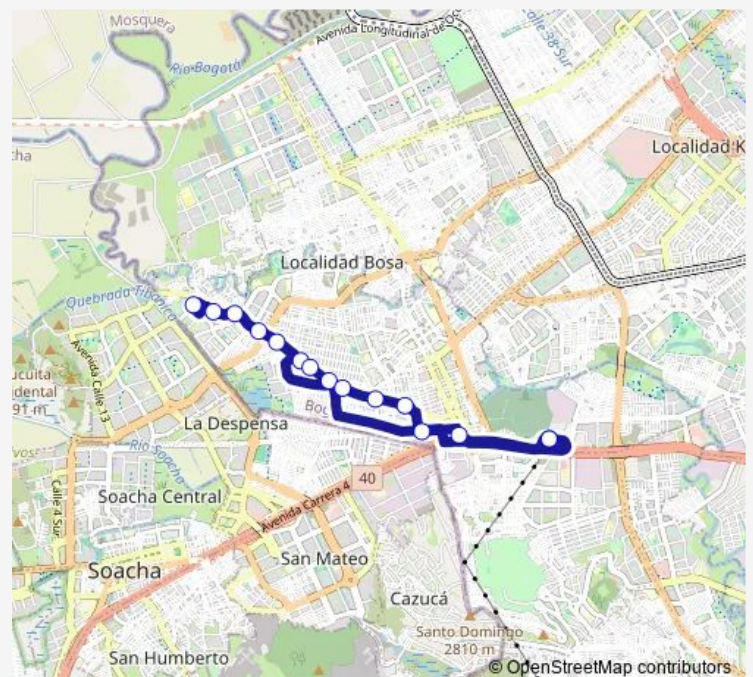

### Route schedule

Portal Sur G514 San José — Portal Sur G514 San José

Monday 03:25-00:30<sup>+1</sup>

Tuesday 03:25-00:30<sup>+1</sup>

Wednesday 03:25-00:30<sup>+1</sup>

Thursday 03:25-00:30<sup>+1</sup>

Friday 03:25-00:30<sup>+1</sup>

### Route info

Direction: Portal Sur G514 San José

Stops: 15

Trip Duration: 1 hour 7 min

G514 — Portal Sur

BusMaps