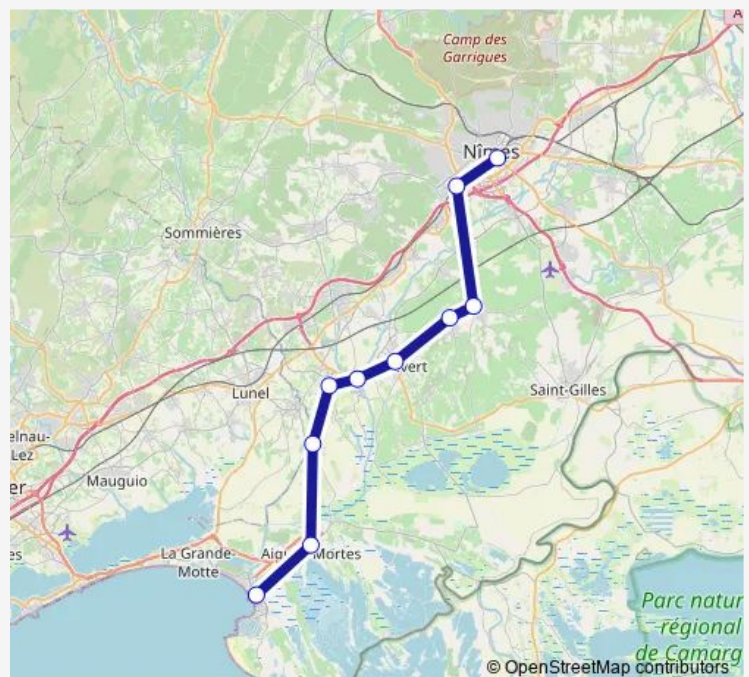

Rail P8 Nimes - Le Grau Du Roi

[Go to website](#)

Direction

Le Grau-du-Roi — Nîmes Centre

10 stops

[Open route schedule](#)

Le Grau-du-Roi

Aigues-Mortes

Route schedule

Le Grau-du-Roi — Nîmes Centre

Monday	06:39-18:43
Tuesday	06:39-18:43
Wednesday	06:39-18:43
Thursday	06:39-18:43
Friday	06:39-18:43
Saturday	—
Sunday	—

Route info

Direction: Le Grau-du-Roi

Stops: 10

Trip Duration: 0 hour 58 min

P8 — Nimes - Le Grau Du Roi

BusMaps

Direction

Nîmes Centre — Le Grau-du-Roi

10 stops

[Open route schedule](#)

Nîmes Centre