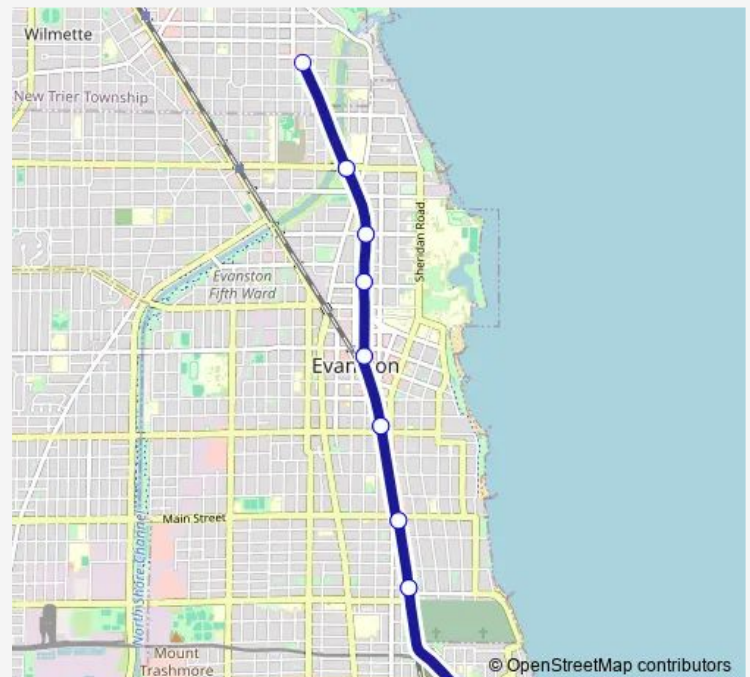

Clark/Lake (Elevated)

State/Lake

Washington/Wabash

Route schedule

Linden — Linden

Monday 04:35-23:50

Tuesday 00:05-23:50

Wednesday 00:05-23:50

Thursday 00:05-23:50

Friday 00:05-23:50

Saturday 00:05-02:05

Sunday —

Route info

Direction: Linden

Stops: 44

Trip Duration: 1 hour 51 min

Sedgwick

Armitage

Fullerton

Diversey

Wellington

Belmont

Wilson-North Inner

Howard

Tuesday —

Wednesday —

Thursday —

Friday —

Saturday 05:08-23:54

Sunday 00:06-23:50

Route info

Direction: Howard