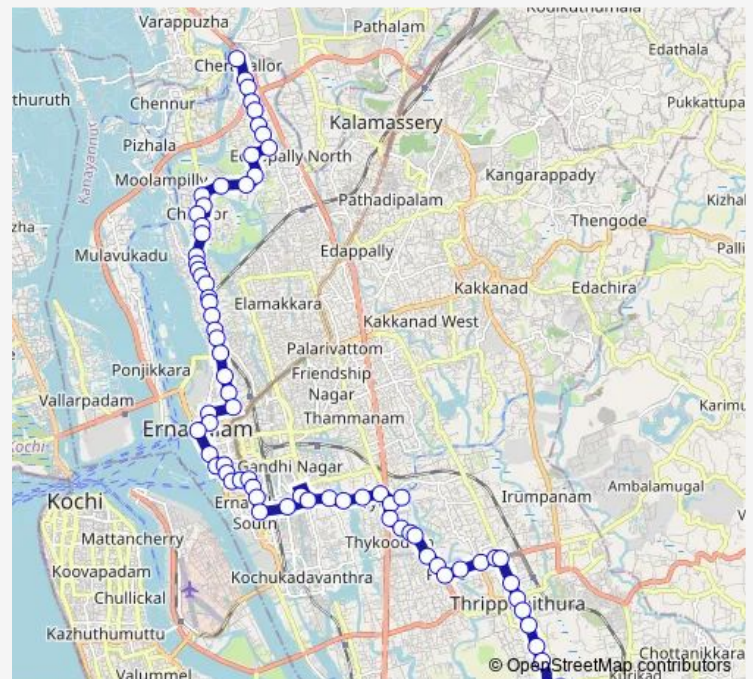

Thursday 06:00

Friday 06:00

Saturday 06:00

Sunday 06:00

Route info

Direction: Cheranalloor

Stops: 72

Trip Duration: 1 hour 20 min