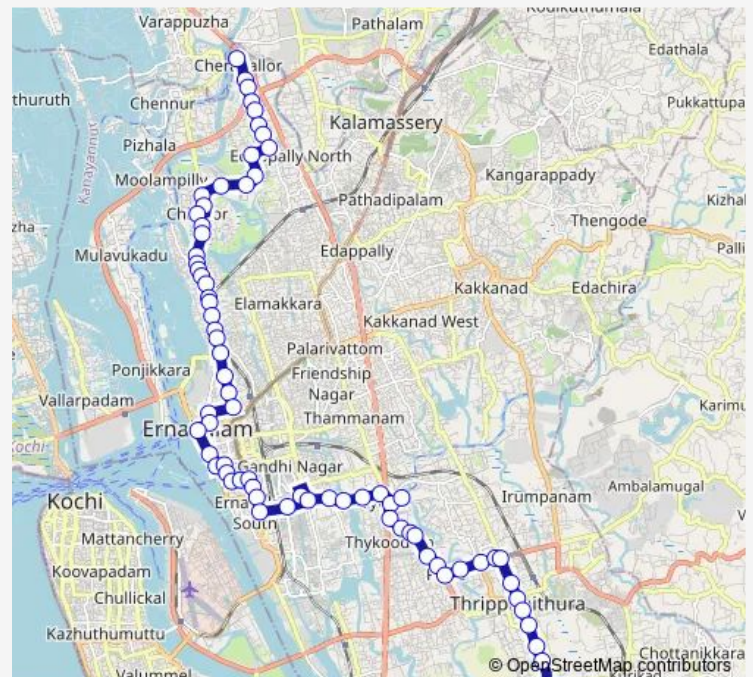

Thursday 06:00

Friday 06:00

Saturday 06:00

Sunday 06:00

Route info

Direction: Cheranalloor

Stops: 72

Trip Duration: 1 hour 20 min