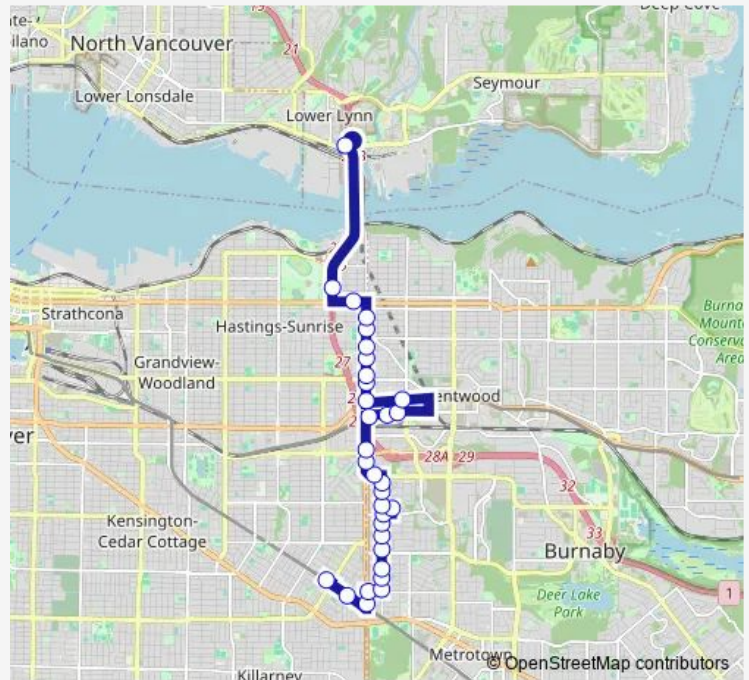

Bus 028 Phibbs Exchange/Joyce Station

[Go to website](#)

Direction
 Joyce Station @ Bay 2 — Phibbs Exchange @ Bay 1
 32 stops
[Open route schedule](#)

- Joyce Station @ Bay 2
- Eastbound Vanness Ave @ Melbourne St
- Northbound Boundary Rd @ Vanness Ave
- Eastbound Burke St @ Boundary Rd
- Northbound Smith Ave @ Burke St
- Northbound Smith Ave @ Brandon St
- Northbound Smith Ave @ Price St
- Northbound Smith Ave @ Moscrop St
- Northbound Smith Ave @ Fir St
- Northbound Smith Ave @ Spruce St
- Eastbound Kincaid St @ Smith Ave
- Northbound Ingleton Ave @ Sunset St
- Northbound Smith Ave @ Sunset St
- Northbound Smith Ave @ Avondale St
- Northbound Smith Ave @ Linwood St
- Westbound Canada Way @ Smith Ave
- Northbound Boundary Rd @ Dominion St
- Northbound Boundary Rd @ Grandview Hwy
- Eastbound Henning Dr @ Boundary Rd
- Eastbound Henning Dr @ 3800 Block
- Eastbound Henning Dr @ Gilmore Ave

Route schedule

Joyce Station @ Bay 2 — Phibbs Exchange @ Bay 1

Monday	05:26-00:59 ⁺¹
Tuesday	05:26-00:59 ⁺¹
Wednesday	05:26-00:59 ⁺¹
Thursday	05:26-00:59 ⁺¹
Friday	05:26-00:59 ⁺¹
Saturday	06:01-00:58 ⁺¹
Sunday	06:01-01:12 ⁺¹

Route info

Direction: Joyce Station @ Bay 2
 Stops: 32
 Trip Duration: 0 hour 38 min

■ 028 — Phibbs Exchange/Joyce Station

Westbound Lougheed Hwy @ Gilmore Ave

Northbound Boundary Rd @ Lougheed Hwy

Northbound Boundary Rd @ 2nd Ave

Sunday 06:51-07:23

Route info

Direction: Kootenay Loop @ Bay 4

Stops: 30

Trip Duration: 0 hour 23 min

Southbound Smith Ave @ Belleville Ave

Westbound Burke St @ Smith Ave

Southbound Boundary Rd @ Burke St