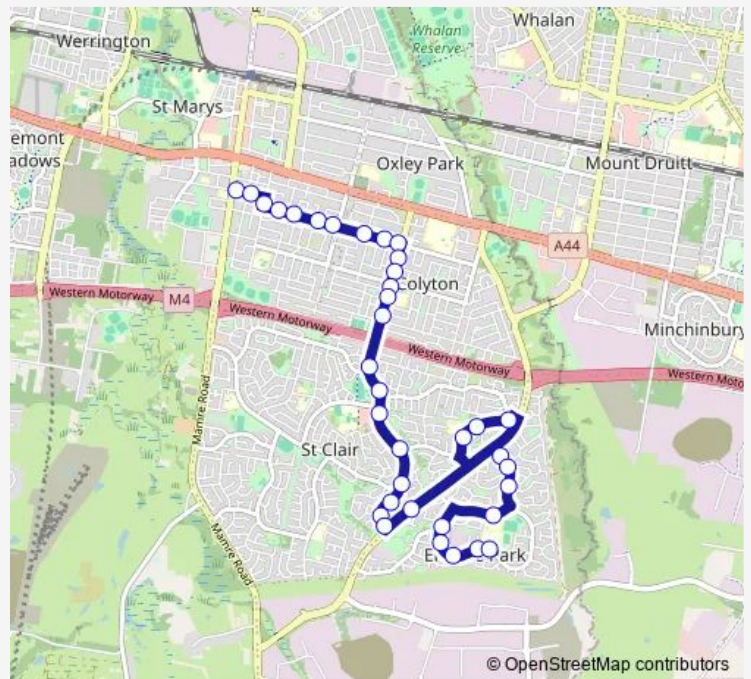

Carpenter St At Bennet St

Bennett Rd At Suffolk Pl

Bennett Rd At Chelsea Pl

Bennett Rd After Desborough St

Bennett Road Public School, Bennett Rd

Bennett Rd At Rebecca St

Bennett Rd Opp St Clair Av

Bennett Rd Before Explore Way

Bennett Rd Opp St Clair Shopping Centre

Bennett Rd Before Coonawarra Dr

Bennett Rd At Lockheed Cct

Route schedule

Saddington St After Mamre Rd — Erskine Park High School Swallow Dr

Monday	08:03
Tuesday	08:03
Wednesday	08:03
Thursday	08:03
Friday	08:03
Saturday	—
Sunday	—

Route info

Direction: Saddington St After Mamre Rd

Stops: 36

Trip Duration: 0 hour 22 min

Bennett Rd At Boeing Pl

Bennett Rd Opp Shakespeare Dr

Bennett Rd Before Erskine Park Rd

Erskine Park Rd At Halifax Ct Walkway

Colorado Dr After Explorers Way

Colorado Dr At Lexington Av

Clairgate Public School, Colorado Dr

Swallow Dr Opp Skylark Cres

Swallow Dr After Warbler St

Swallow Dr At Fantail Cres

James Erskine Public School, Peppertree St