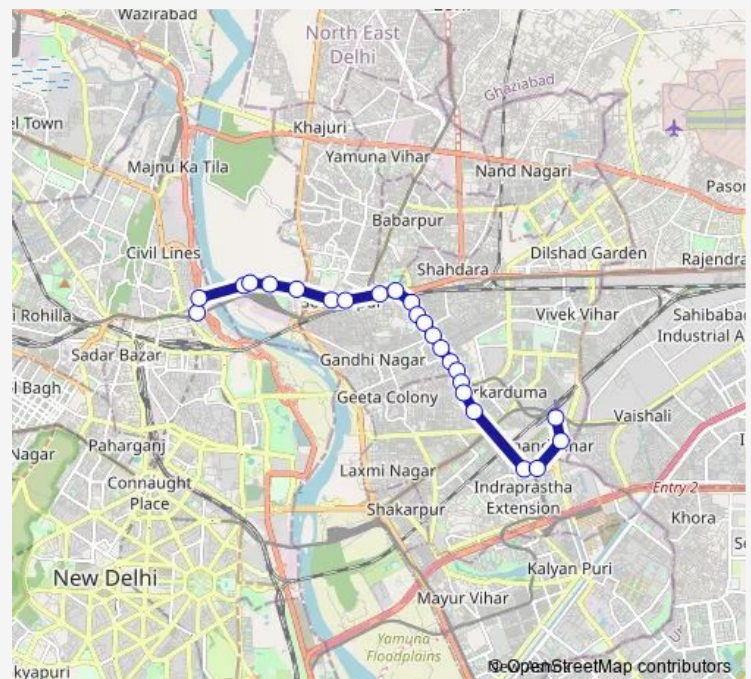

Jagatpuria Block

Jagatpuri F-Block

Hassanpur Depot

Route schedule

Isbt Maharana Pratap Bus Terminal — Anand Vihar Isbt Terminal

Monday 08:23-20:29

Tuesday 08:23-20:29

Wednesday 08:23-20:29

Thursday 08:23-20:29

Friday 08:23-20:29

Saturday 08:23-20:29

Sunday 08:23-20:29

Route info

Direction: Isbt Maharana Pratap Bus Terminal

Stops: 24

Trip Duration: 0 hour 46 min

GI23up

BusMaps

Hassanpur Village

Gazipur Depot

Anand Vihar Isbt Terminal

GI23up Bus time schedules and route maps are available in an offline PDF at busmaps.com. Use the busmaps.com website to see live bus times, train schedule or subway schedule, and step-by-step directions for all public transit in Delhi