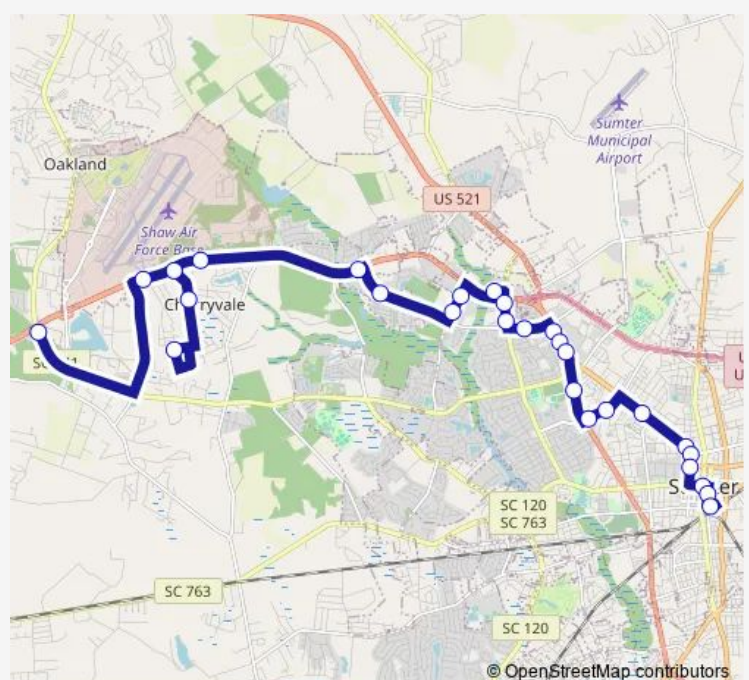

Wilson Hall Rd Sumter School District

Walmart Supercenter Perimeter (lb)

Alice/ Valvoline

4153610-W Wesmark Blvd Domino's/Iga

W Wesmark/ Safe FCU (lb)

Broad St Mariachis

Broad St Dollar General

Broad St | Kfc

Wednesday 06:57-15:57

Thursday 06:57-15:57

Friday 06:57-15:57

Saturday —

Sunday —

Route info

Direction: Broad St Extension | Food Lion

Stops: 27

Trip Duration: 0 hour 43 min

Broad St Sumter Pediatrics

Broad St Econo Lodge

N Washington ST Tuomey cancer Treatment Center

E Liberty St | J O'Grady

Harvin St | Housing Authority

JEC Intermodal Center

Direction

JEC Intermodal Center — Broad St Extension | Food Lion

22 stops

[Open route schedule](#)

JEC Intermodal Center

S Harvin St | Kendrick St

E Liberty St | Main St

N Washington St Palmetto Healthcare Tuomey

N Washington St | Warren St