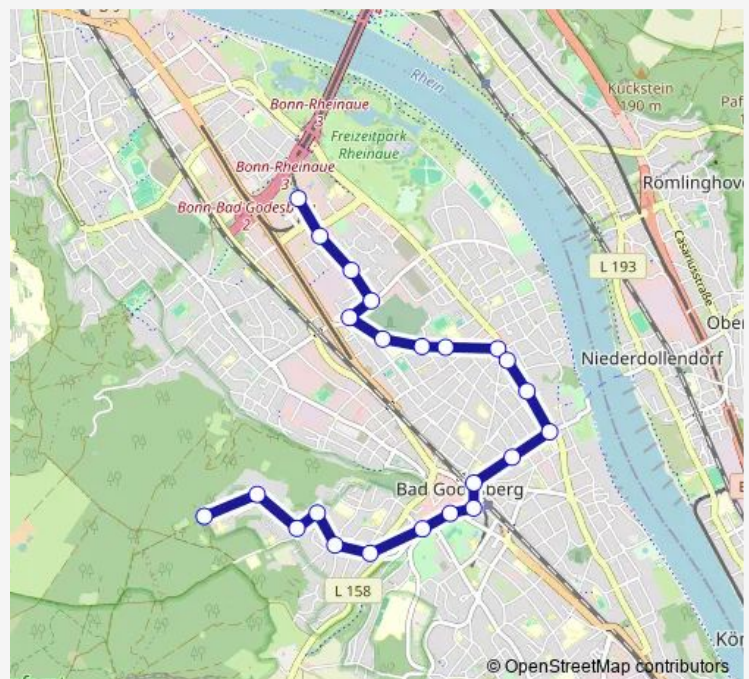

Bonn Schweinheim Viktorshöhe

Bonn Schweinheim Stadtwald/Ev. Krankenhaus

### Route schedule

Bonn Bad Godesberg Bf / Rheinallee — Bonn Schweinheim Stadtwald/Ev. Krankenhaus

Monday	24:56-02:56 <sup>+1</sup>
Tuesday	24:56-02:56 <sup>+1</sup>
Wednesday	24:56-02:56 <sup>+1</sup>
Thursday	24:56-02:56 <sup>+1</sup>
Friday	24:56-02:56 <sup>+1</sup>
Saturday	03:56-02:56 <sup>+1</sup>
Sunday	03:56-02:56 <sup>+1</sup>

### Route info

Direction: Bonn Bad Godesberg Bf / Rheinallee

Stops: 12

Trip Duration: 0 hour 10 min

## Direction

Bonn Bad Godesberg Bf / Rheinallee — Bonn Schweinheim Stadtwald/Ev. Krankenhaus

10 stops

[Open route schedule](#)

Bonn Bad Godesberg Bf / Rheinallee

Bonn Bad Godesberg Bf / Löbestr.

Bonn Bad Godesberg Am Kurpark