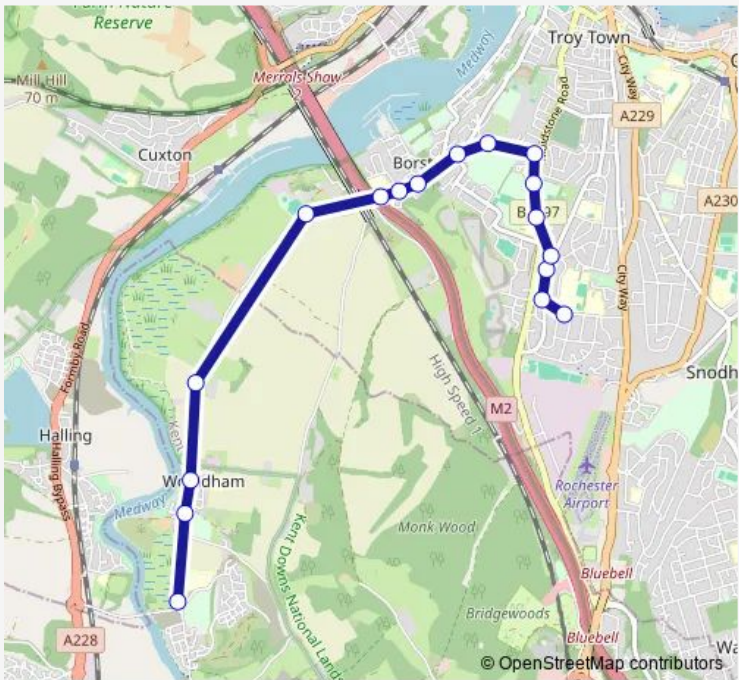

Bus 638 Peters Village - Thomas Aveling School

[Go to website](#)

**Direction**  
 The Thomas Aveling School — Hall Road  
 17 stops  
[Open route schedule](#)

- The Thomas Aveling School
- Binnacle Road
- The Tideway
- Hawser Road
- Grammar Schools
- Breton Road
- Priestfields
- Foord Almshouses
- Cookham Hill
- The White Horse
- Silver Hill
- Village Surgery
- Brambletree Cottages
- Winchester House
- The Watermans Arms
- Ferry Lane
- Hall Road

Route schedule  
 The Thomas Aveling School — Hall Road

Monday	15:19
Tuesday	15:19
Wednesday	15:19
Thursday	15:19
Friday	15:19
Saturday	—
Sunday	—

Route info  
 Direction: The Thomas Aveling School  
 Stops: 17  
 Trip Duration: 0 hour 23 min

638 — Peters Village - Thomas Aveling School **BusMaps**

## Direction

Community Centre — Primary Academy

14 stops

[Open route schedule](#)

Community Centre

Medway Inn

The Watermans Arms

Winchester House