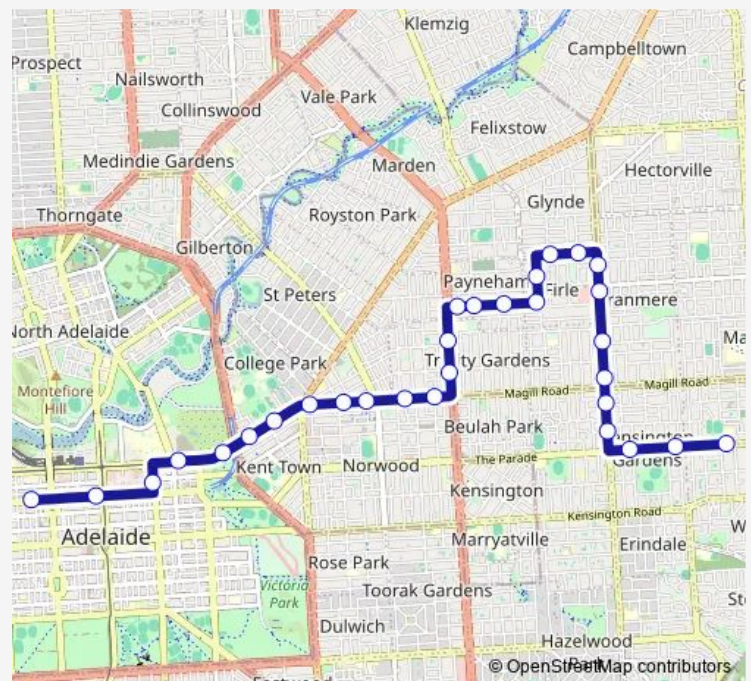

Bus 638 Norwood International High School to City

[Go to website](#)

Direction

Stop B2 Currie St - North side — Stop 17 The Parade - North side

30 stops

[Open route schedule](#)

- Stop B2 Currie St - North side
- Stop E3 Currie St - North side
- Stop X1 Pulteney St - West side
- Stop I1 North Tce - North side
- Stop 1 Botanic Rd - North West side
- Stop 2 North Tce - North West side
- Stop 3 North Tce - North side
- Stop 4 Magill Rd - North side
- Stop 5 Magill Rd - North side
- Stop 6 Magill Rd - North side
- Stop 7 Magill Rd - North side
- Stop 8 Magill Rd - North side
- Stop 8A Portrush Rd - West side
- Stop 9 Portrush Rd / Clifton St - West side
- Stop 10A Coorara Ave - North side
- Stop 11 Coorara Ave - North side
- Stop 12 Coorara Ave - North side
- Stop 13 Coorara Ave - North side
- Stop 14 Gage St - West side
- Stop 15 Marian Rd - North side
- Stop 16 Marian Rd - North side

Route schedule

Stop B2 Currie St - North side — Stop 17 The Parade - North side

Monday	07:49
Tuesday	07:49
Wednesday	09:09
Thursday	07:49
Friday	07:49
Saturday	—
Sunday	—

Route info

Direction: Stop B2 Currie St - North side

Stops: 30

Trip Duration: 0 hour 36 min

638 — Norwood International High School to City

Stop 16E Glynburn Rd - East side

Stop 16 / 16D Glynburn Rd - East side

Stop 16C Glynburn Rd - East side

Stop 16B Glynburn Rd - East side

Stop 16A Glynburn Rd - East side

Stop 16 Glynburn Rd - East side

Stop 15 The Parade - North side

Stop 16 The Parade - North side

Stop 17 The Parade - North side

Direction

Stop 17 The Parade - North side — Stop W1 Currie St - South side