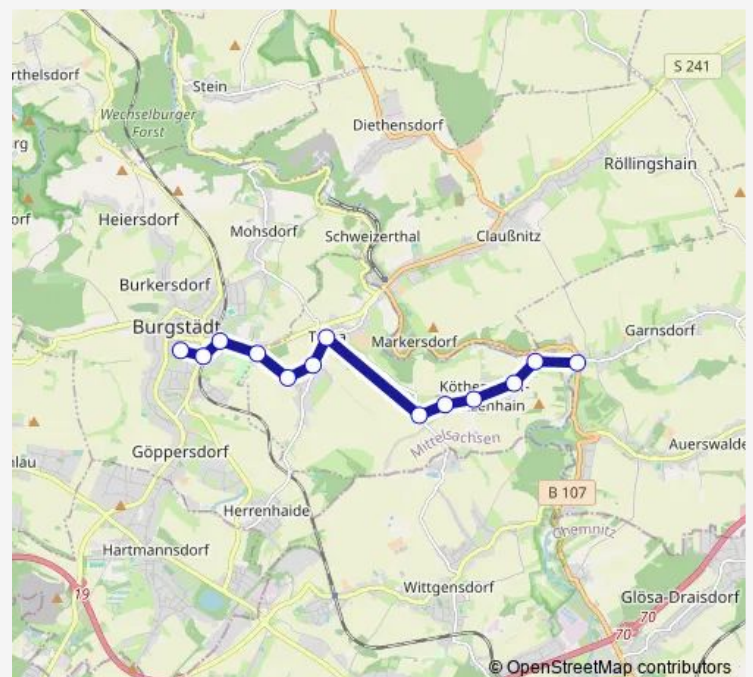

Garnsdorf, B107

### Route schedule

Burgstädt, Gymn Schillerstr — Garnsdorf, B107

Monday 04:45-19:33

Tuesday 04:45-19:33

Wednesday 04:45-19:33

Thursday 04:45-19:33

Friday 04:45-19:33

Saturday 08:33-19:33

### Route info

Direction: Burgstädt, Gymn Schillerstr

Stops: 13

Trip Duration: 0 hour 19 min

## Route info

Direction: Köthensdorf-Reitzenhain, Doppelmoppel

Stops: 15

Trip Duration: 0 hour 23 min