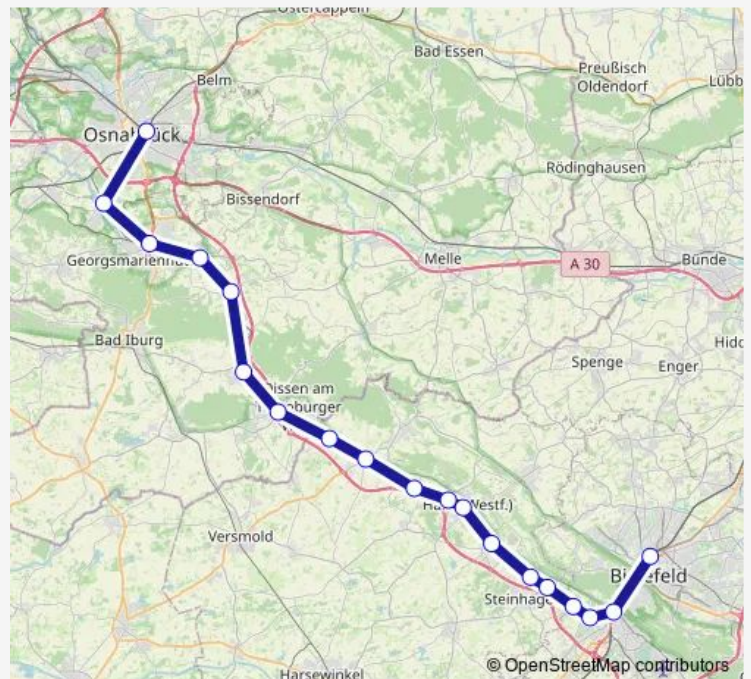

Oesede

Osnabrück-Sutthausen

Osnabrück Hbf

### Route schedule

Dissen-Bad Rothenfelde — Osnabrück Hbf

Monday	—
Tuesday	—
Wednesday	21:08-00:08 <sup>+1</sup>
Thursday	—
Friday	19:44-22:47
Saturday	—
Sunday	—

### Route info

Direction: Dissen-Bad Rothenfelde

Stops: 7

Trip Duration: 0 hour 56 min

Rb75

BusMaps

## Direction

Bielefeld Hbf — Dissen-Bad Rothenfelde

13 stops

[Open route schedule](#)

Bielefeld Hbf

Bielefeld-Brackwede

Quelle-Kupferheide

Quelle