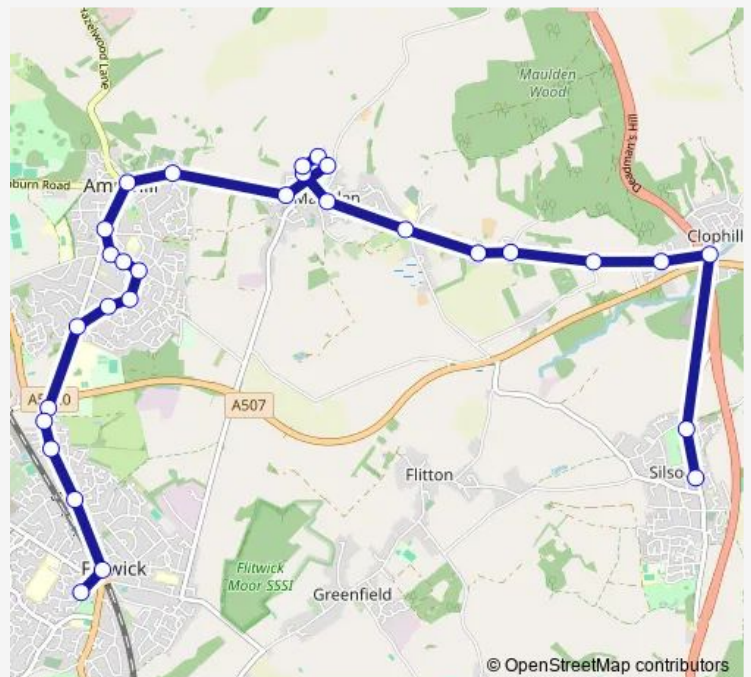

Wingfield Avenue West

Wingfield Avenue

Wingfield Avenue East

Snow Hill

Duck Riddy

Rectory Lane

Alameda Walk

Arthur Street

Thursday —

Friday —

Saturday —

Sunday —

Route info

Direction: The George

Stops: 29

Trip Duration: 0 hour 32 min

Monday 09:52-14:55

Tuesday —

Wednesday —

Thursday —

Friday —

Saturday —

Sunday —

Route info

Direction: Tesco

Stops: 30

Trip Duration: 0 hour 32 min

Water End Road

Pine View Park

The Green

Newbury Lane

The George