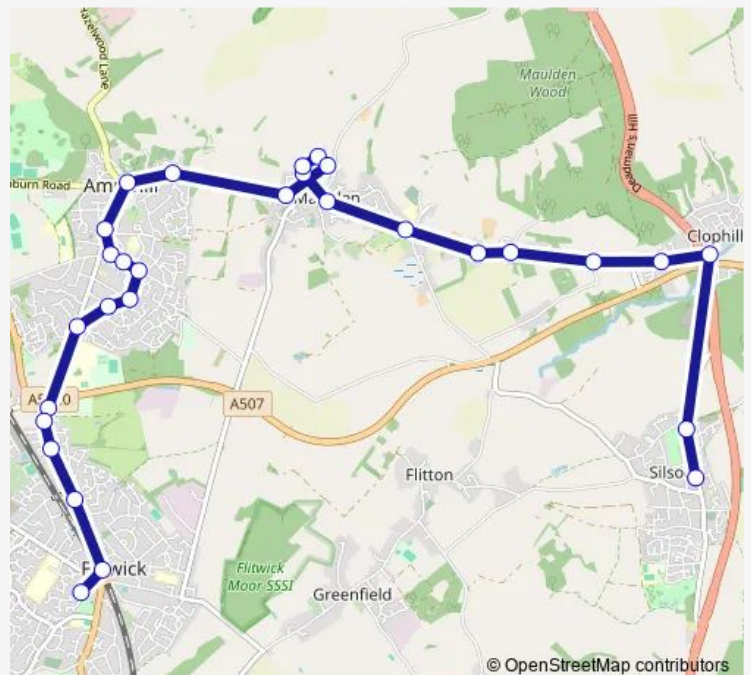

Wingfield Avenue West

Wingfield Avenue

Wingfield Avenue East

Snow Hill

Duck Riddy

Rectory Lane

Alameda Walk

Arthur Street

Thursday —

Friday —

Saturday —

Sunday —

Route info

Direction: The George

Stops: 29

Trip Duration: 0 hour 32 min

Monday 09:52-14:55

Tuesday —

Wednesday —

Thursday —

Friday —

Saturday —

Sunday —

Route info

Direction: Tesco

Stops: 30

Trip Duration: 0 hour 32 min

Water End Road

Pine View Park

The Green

Newbury Lane

The George