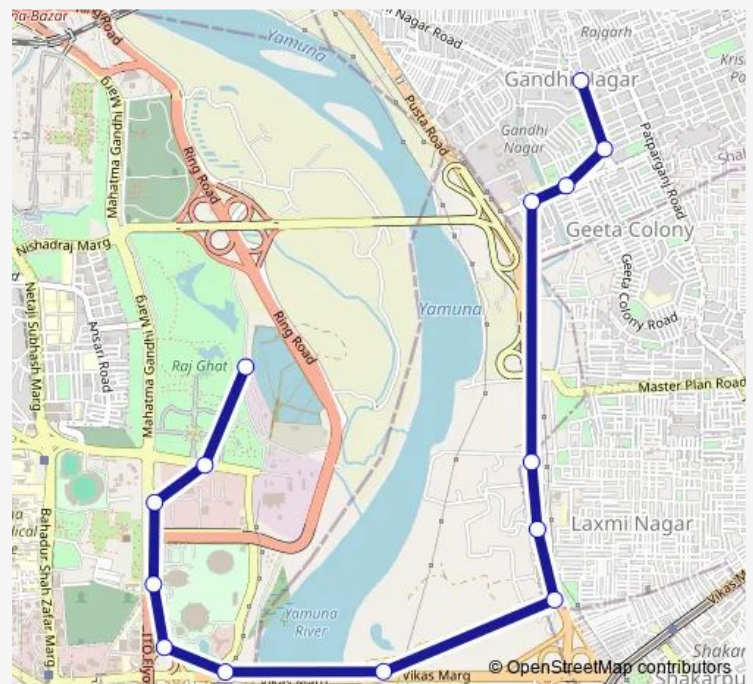

Geeta Colony

Jheel Terminal

### Route schedule

Rajghat Depot — Jheel Terminal

Monday 05:30-18:44

Tuesday 05:30-18:44

Wednesday 05:30-18:44

Thursday 05:30-18:44

Friday 05:30-18:44

Saturday 05:30-18:44

Sunday 05:30-18:44

### Route info

Direction: Rajghat Depot

Stops: 14

Trip Duration: 0 hour 29 min

310stlup

310stlup Bus time schedules and route maps are available in an offline PDF at [busmaps.com](https://busmaps.com). Use the [busmaps.com](https://busmaps.com) website to see live bus times, train schedule or subway schedule, and step-by-step directions for all public transit in Delhi