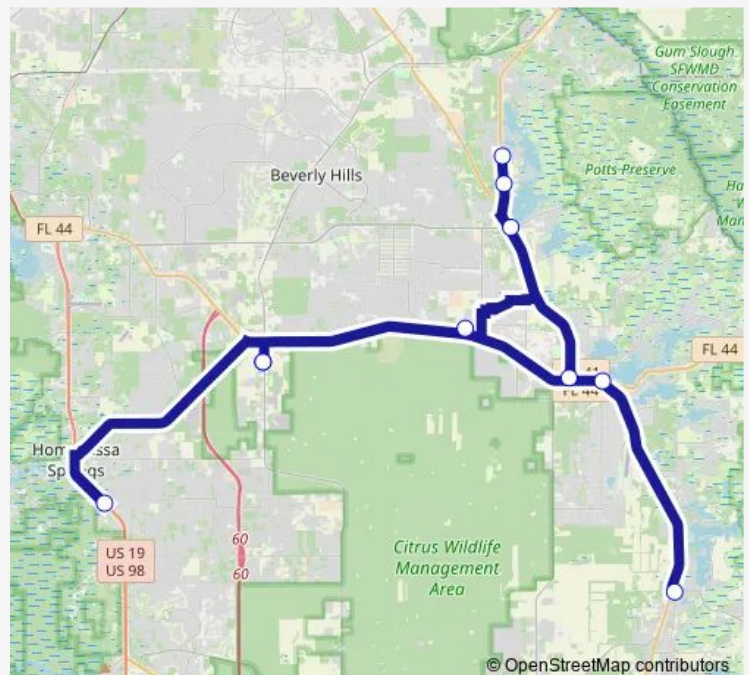

Route schedule

Citrus County Transit Office — Citrus County Transit Office

Monday —

Tuesday —

Wednesday —

Thursday —

Friday —

Saturday 16:30

Sunday 16:30

Route info

Direction: Citrus County Transit Office

Stops: 10

Trip Duration: 2 hour 0 min

■ Cold Weather Shelter

Direction

Citrus County Transit Office — Citrus County Transit Office

10 stops

[Open route schedule](#)

Citrus County Transit Office

Connections Hernando

Winn Dixie - (Beverly Hills)

Wal-Mart / Lecanto

Big Lots

Circle K @ Ozello Trail

Route info

Direction: Citrus County Transit Office

Stops: 10

Trip Duration: 2 hour 15 min

Direction

Citrus County Transit Office — Citrus County Transit Office

9 stops

[Open route schedule](#)