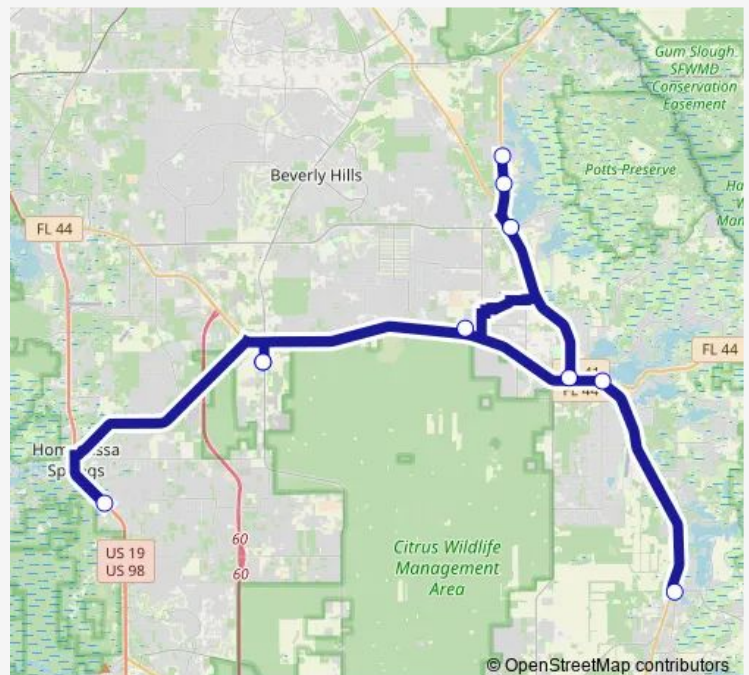

Route schedule

Citrus County Transit Office — Citrus County Transit Office

Monday —

Tuesday —

Wednesday —

Thursday —

Friday —

Saturday 16:30

Sunday 16:30

Route info

Direction: Citrus County Transit Office

Stops: 10

Trip Duration: 2 hour 0 min

■ Cold Weather Shelter

Direction

Citrus County Transit Office — Citrus County Transit Office

10 stops

[Open route schedule](#)

Citrus County Transit Office

Connections Hernando

Winn Dixie - (Beverly Hills)

Wal-Mart / Lecanto

Big Lots

Circle K @ Ozello Trail

Saturday 06:45

Sunday 06:45

Route info

Direction: Citrus County Transit Office

Stops: 9

Trip Duration: 2 hour 15 min

Bus time schedules and route maps are available in an offline PDF at busmaps.com. Use the busmaps.com website to see live bus times, train schedule or subway schedule, and step-by-step directions for all public transit in Inverness