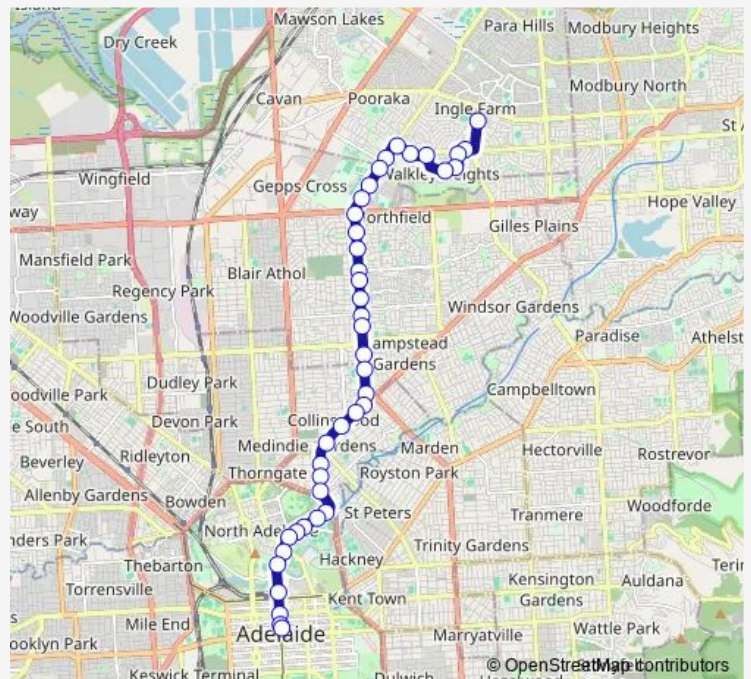

Direction:

Stops: 0

Trip Duration: — min

202F — Ingle Farm to City

Direction

Stop A1 Sir Donald Bradman Dr - North side — Stop 35A Walkleys Rd - West side

45 stops

[Open route schedule](#)

Stop A1 Sir Donald Bradman Dr - North side

Stop B1 Grote St - North side

Stop B2 Grote St - North side

Stop D1 Grote St - North side

Stop D2 Grote St - North side

Stop V2 King William St - West side

Stop X2 King William St - West side

Stop Z2 King William Rd - West side

Stop 1 Sir Edwin Smith Ave - North side

Stop 2 Sir Edwin Smith Ave - West side

Stop 2A Melbourne St - North West side

Stop 3 Melbourne St - North West side

Stop 3A Melbourne St - North West side

Direction: Stop 35A Walkleys Rd - East side

Stops: 41

Trip Duration: 0 hour 44 min

Stop 14 North East Rd - South East side

Stop 13 North East Rd - South East side

Stop 11 North East Rd - South East side

Stop 9 Northcote Tce - East side