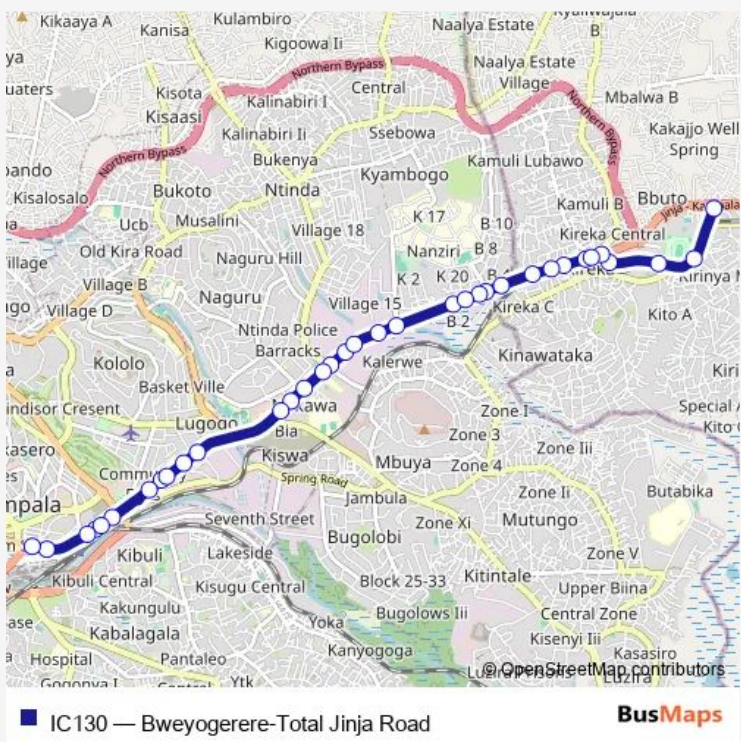

Bus IC130 Bweyogerere-Total Jinja Road

[Go to website](#)

Direction
 Bweyogerere — Cham Towers
 35 stops
[Open route schedule](#)

- Bweyogerere
- Namboole Stage
- Mandela Sports Hotel
- Palace Junior School
- Shell (Kireka)
- Total Fuel Station (Kireka)
- Kireka
- Good Daddy Primary School
- Kireka Market
- Global Paints (Jinja Rd)
- Petro Fuel Station (Banda)
- Hass Petrol Station (Banda)
- Banda
- Lakhani Motors
- Nabisunsa
- Steel And Tube Industries - Pepsi
- Kyambogo
- Chata Investments - Umeme (Jinja Rd)
- City Oil Nakawa
- Spear Motors - Jinja And Ntinda Rd Jct

Route schedule
 Bweyogerere — Cham Towers

Monday	06:30-19:00
Tuesday	06:30-19:00
Wednesday	06:30-19:00
Thursday	06:30-19:00
Friday	06:30-19:00
Saturday	06:30-19:00
Sunday	06:30-19:00

Route info
 Direction: Bweyogerere
 Stops: 35
 Trip Duration: 1 hour 16 min

Ministry of Internal Affairs

Bank of Africa (Jinja Rd)

Total (Jinja Road)

Spear House

Crane Bank - Nema House

Total Jinja Rd Stage

Cham Towers

IC130 Bus time schedules and route maps are available in an offline PDF at busmaps.com. Use the busmaps.com website to see live bus times, train schedule or subway schedule, and step-by-step directions for all public transit in Kampala