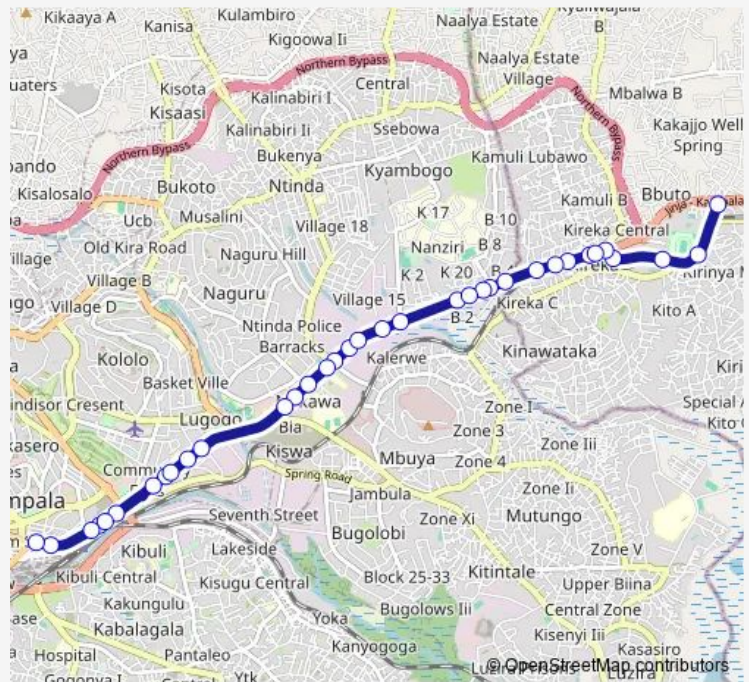

### Route schedule

Bweyogerere — Cham Towers

Monday 06:30-19:00

Tuesday 06:30-19:00

Wednesday 06:30-19:00

Thursday 06:30-19:00

Friday 06:30-19:00

Saturday 06:30-19:00

### Route info

Direction: Bweyogerere

Stops: 35

Trip Duration: 1 hour 24 min

Ic130 — Bweyogerere-Total Jinja Road

Nakawa Vocational Institute - Management Training And  
Advisory Centre (Mtac)

Kagate - Yuasa