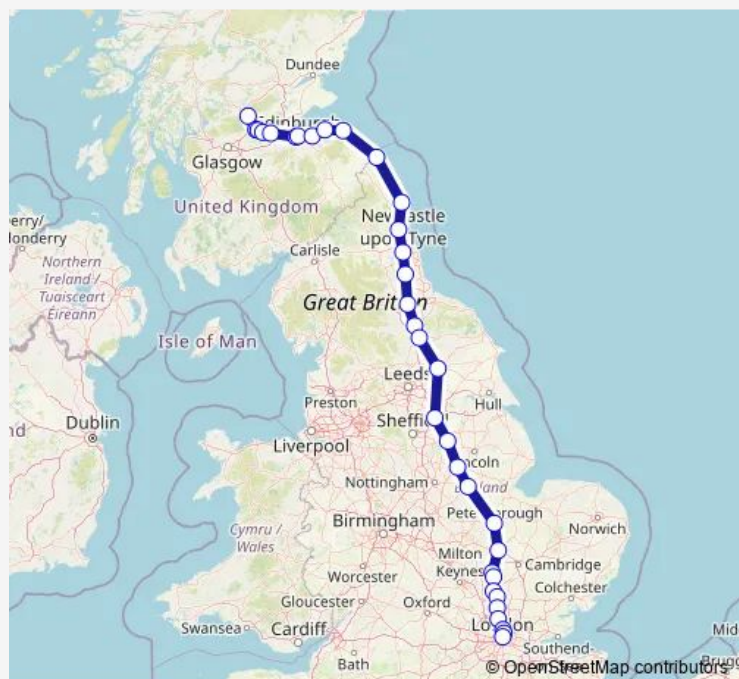

Rail Gr:Stg->Kgx GR train service from STG to Kgx

[Go to website](#)

Direction

Stirling — London Kings Cross

34 stops

[Open route schedule](#)

- Stirling
- Camelon
- Falkirk Grahamston
- Polmont
- Linlithgow
- Haymarket
- Edinburgh
- Prestonpans
- Drem
- Dunbar
- Berwick-upon-Tweed
- Alnmouth
- Morpeth
- Newcastle
- Durham
- Darlington
- Northallerton
- Thirsk
- York
- Doncaster
- Retford

Route schedule

Stirling — London Kings Cross

Monday	05:26
Tuesday	05:26
Wednesday	05:26
Thursday	05:26
Friday	05:26
Saturday	—
Sunday	—

Route info

Direction: Stirling

Stops: 34

Trip Duration: 5 hour 34 min

■ Gr:Stg->Kgx — GR train service from STG to Kgx

Newark North Gate

Grantham

Peterborough

Huntingdon

Sandy

Biggleswade

Hitchin

Stevenage

The schedule is provided in the local timezone. Times with "(+1)" indicate departures on the next day.

PDF file created on 2025-01-31

2024 BusMaps.com - All Rights Reserved