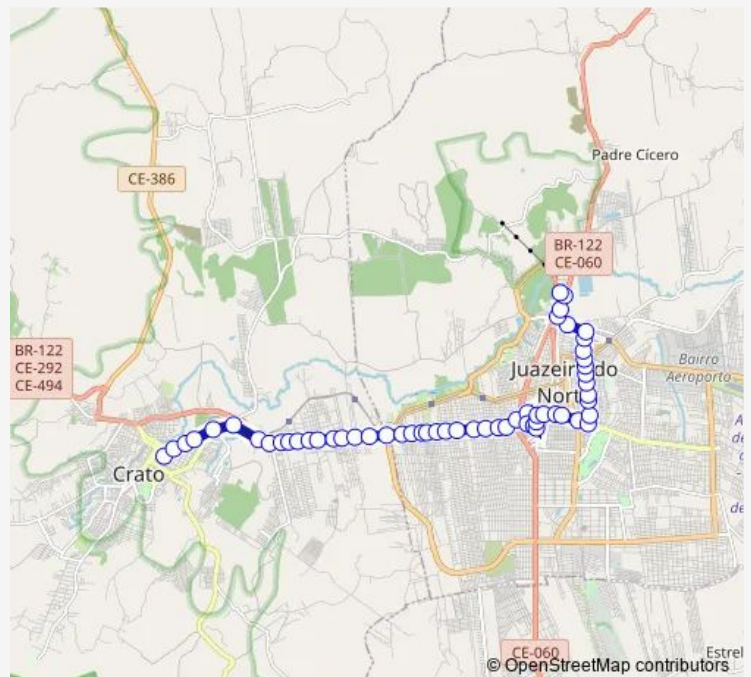

Piscinas SAO Jose

Sest Senat (EM Frente) SAO Jose

Semaforo Divisa DA Cidade SAO Jose

Avenida Padre Cicero Passarela Sao Jose Sao Jose

Avenida Padre Cicero 5735 Sao Jose

Avenida Padre Cicero Detran Sao Jose

Route schedule

Terminal Crato — Terminal Juazeiro do Norte

Monday 05:00-22:00

Tuesday 05:00-22:00

Wednesday 05:00-22:00

Thursday 05:00-22:00

Friday 05:00-22:00

Saturday 05:00-22:00

Sunday 05:20-21:30

Route info

Direction: Terminal Crato

Stops: 56

Trip Duration: 1 hour 13 min

38801 — Juazeiro DO Norte/Crato (VIA Seminario)

Avenida Padre Cicero Atacadao Sao Jose

Avenida Padre Cicero Liko Sao Jose

Saturday 05:00-22:00

Sunday 05:30-22:00

Route info

Direction: Terminal Juazeiro do Norte

Stops: 77

Trip Duration: 1 hour 34 min

Avenida Eduardo Mclain 400 Romeirao

Avenida Castelo Branco Cariri Shopping Antonio Vieira