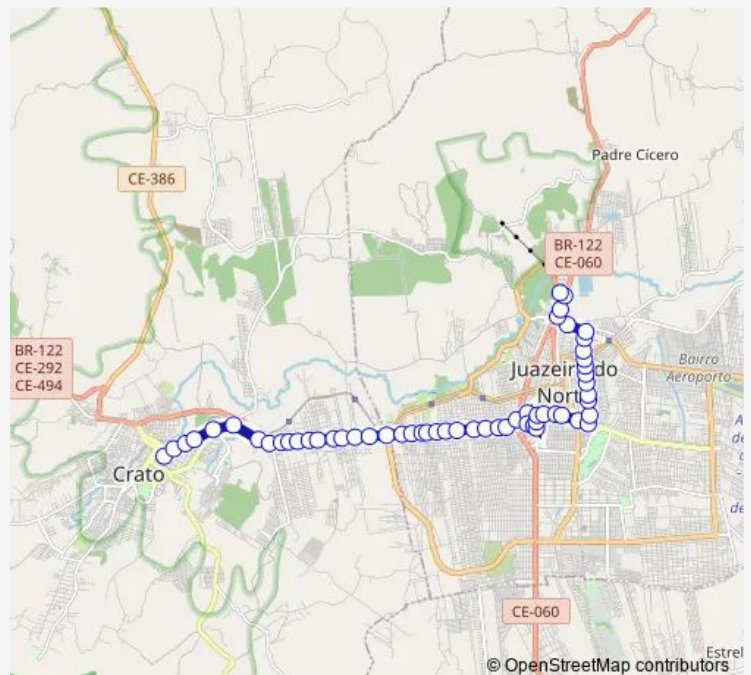

## Route schedule

Terminal Crato — Terminal Juazeiro do Norte

Monday 05:00-22:00

Tuesday 05:00-22:00

Wednesday 05:00-22:00

Thursday 05:00-22:00

Friday 05:00-22:00

Saturday 05:00-22:00

## Route info

Direction: Terminal Crato

Stops: 56

Trip Duration: 1 hour 13 min

38801 — Juazeiro DO Norte/Crato (VIA Seminario)

Avenida Padre Cicero Atacadao Sao Jose

Avenida Padre Cicero Liko Sao Jose

Avenida Padre Cicero 4939 Sao Jose

## Route info

Direction: Terminal Juazeiro do Norte

Stops: 77

Trip Duration: 1 hour 34 min

Avenida Eduardo Mclain 400 Romeirao

Avenida Castelo Branco Cariri Shopping Antonio Vieira

Avenida Padre Cicero Cariri Shopping Antonio Vieira