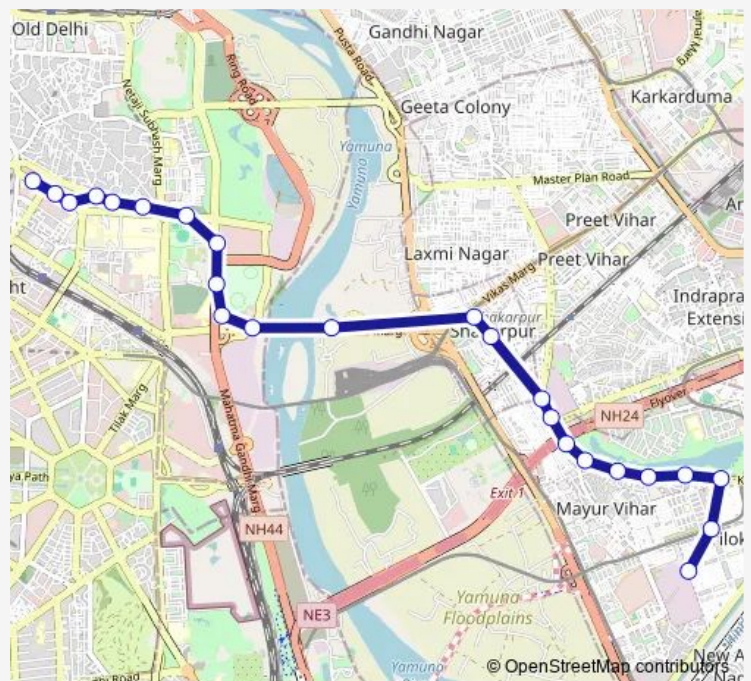

Shashi Garden Xing

Pocket-5 Mayur Vihar Ph-1

ITI Khichiripur

Route schedule

Ajmeri Gate / Kamla Market — Trilok Puri 27 Block Terminal

Monday 06:48-22:07

Tuesday 06:48-22:07

Wednesday 06:48-22:07

Thursday 06:48-22:07

Friday 06:48-22:07

Saturday 06:48-22:07

Sunday 06:48-22:07

Route info

Direction: Ajmeri Gate / Kamla Market

Stops: 25

Trip Duration: 0 hour 43 min

24 stops

[Open route schedule](#)

Ajmeri Gate / Kamla Market

JLN Marg

Zakir Husain College

Turkman Gate / GB Pant Hospital

Delite Cinema

Delhi Gate

Friday 05:40-23:40

Saturday 05:40-23:40

Sunday 05:40-23:40

Route info

Direction: Ajmeri Gate / Kamla Market

Stops: 24

Trip Duration: 0 hour 43 min

307up Bus time schedules and route maps are available in an offline PDF at busmaps.com. Use the busmaps.com website to see live bus times, train schedule or subway schedule, and step-by-step directions for all public transit in New Delhi