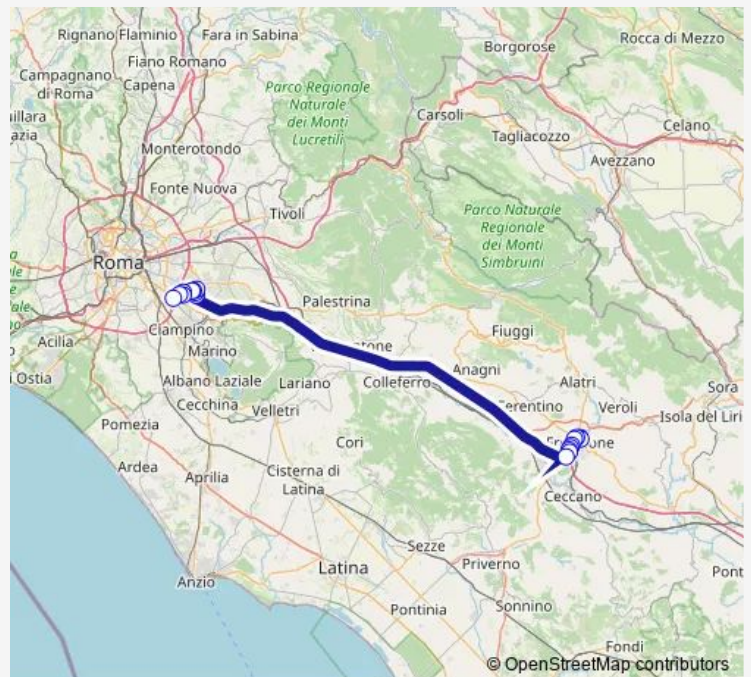

Bus Frosinone - Roma Anagnina # So235a

[Go to website](#)

Direction

Frosinone | Via Tiburtina Via Lago Maggiore # f3479 —
Roma | Anagnina (Metro A) # f3583

18 stops

[Open route schedule](#)

Frosinone | Via Tiburtina Via Lago Maggiore # f3479

Roma | Via Carnevale Via Alimena # f15084

Roma | Via Alimena Via Raimondo # f15086

Roma | Anagnina (Metro A) # f3583

Route schedule

Frosinone | Via Tiburtina Via Lago Maggiore # f3479 —
Roma | Anagnina (Metro A) # f3583

Monday	—
Tuesday	—
Wednesday	—
Thursday	—
Friday	—
Saturday	07:10
Sunday	—

Route info

Direction: Frosinone | Via Tiburtina Via Lago Maggiore # f3479

Stops: 18

Trip Duration: 1 hour 17 min

Bus time schedules and route maps are available in an offline PDF at busmaps.com. Use the busmaps.com website to see live bus times, train schedule or subway schedule, and step-by-step directions for all public transit in Frosinone