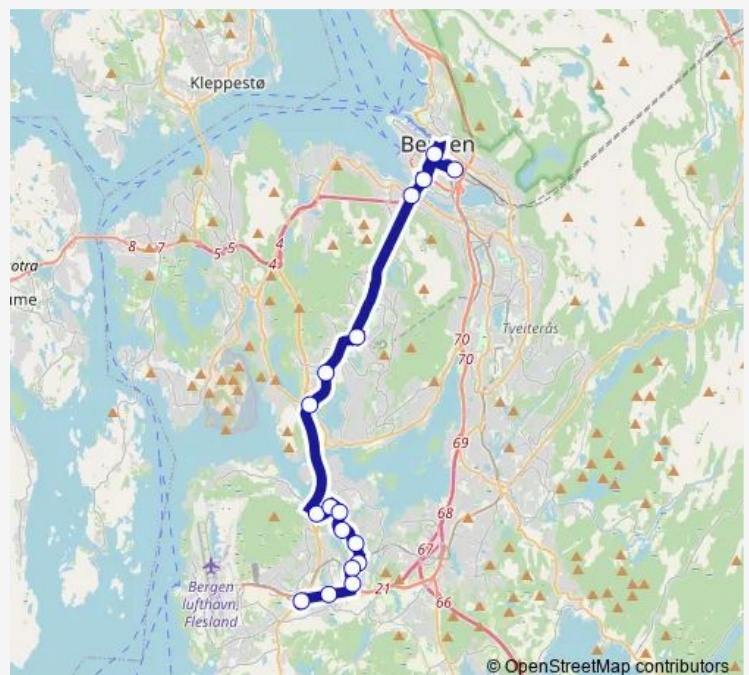

## Route schedule

Birkelandsskiftet terminal — Bergen busstasjon

Monday 05:43-23:58

Tuesday 05:43-23:58

Wednesday 05:43-23:58

Thursday 05:43-23:58

Friday 05:43-23:58

Saturday 05:58-23:58

## Route info

Direction: Birkelandsskiftet terminal

Stops: 17

Trip Duration: 0 hour 34 min