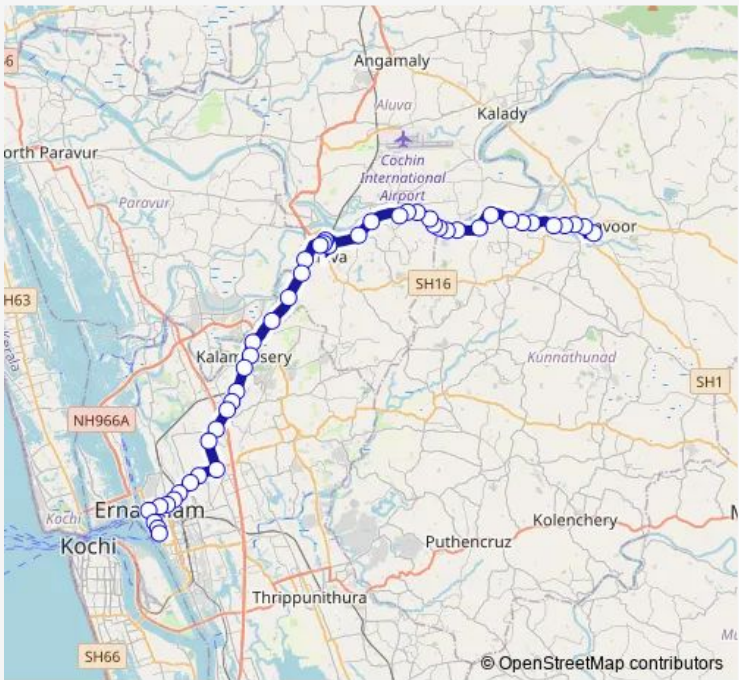

Bus Ernakulam Boat Jetty ↔ Perumbavoor

[Go to website](#)

Direction
 Perumbavoor Ksrtc — Ernakulam Boat Jetty
 47 stops
[Open route schedule](#)

- Perumbavoor Ksrtc
- Municipality
- Perumbavoor Town
- Millu Padi
- Palakkattuthazham
- Mudickal
- Vanchinadu
- Mattapilly
- Manjapetty
- Pothiyil Junction
- Marampilly
- M.E.S
- Porokotta
- Masjid Hydrosiya Chalakkal
- Chalakkal
- Chalakkal East
- Aannikaad Junction
- Kuttamassery
- Mahilaalayam
- Thottumugham
- Zeenath Junction

Route schedule
 Perumbavoor Ksrtc — Ernakulam Boat Jetty

| | |
|-----------|-------|
| Monday | 06:00 |
| Tuesday | 06:00 |
| Wednesday | 06:00 |
| Thursday | 06:00 |
| Friday | 06:00 |
| Saturday | 06:00 |
| Sunday | 06:00 |

Route info
 Direction: Perumbavoor Ksrtc
 Stops: 47
 Trip Duration: 1 hour 43 min

Ernakulam Boat Jetty ↔ Perumbavoor **BusMaps**

Old Railway

Aluva Ksrtc Stand

Government Hospital

Pulinchodu

Garage Ksrtc

Ambattukavu