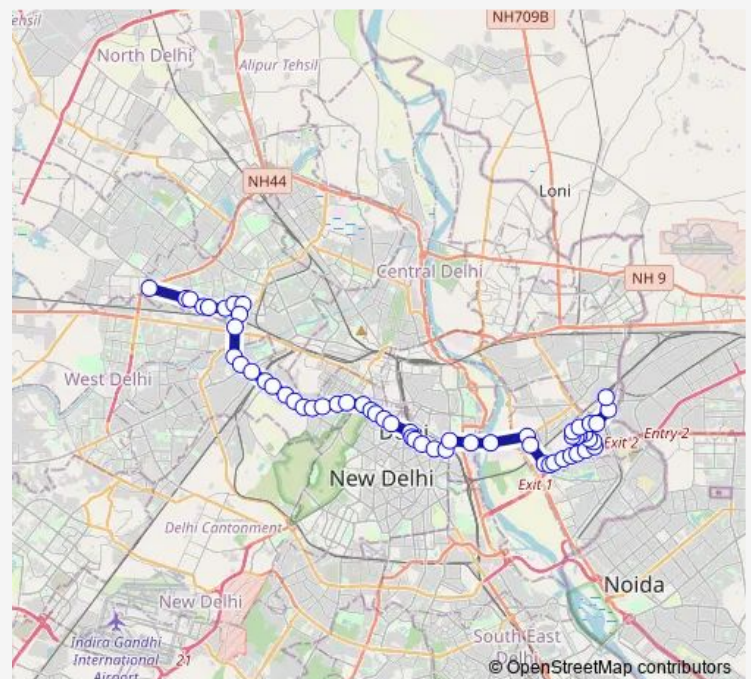

West Patel Nagar

South Patel Nagar (Metro Station)

East Patel Nagar

Route schedule

West Enclave Terminal — Anand Vihar Isbt Terminal

Monday 07:39-21:27

Tuesday 07:39-21:27

Wednesday 07:39-21:27

Thursday 07:39-21:27

Friday 07:39-21:27

Saturday 07:39-21:27

Sunday 07:39-21:27

Route info

Direction: West Enclave Terminal

Stops: 60

Trip Duration: 1 hour 59 min