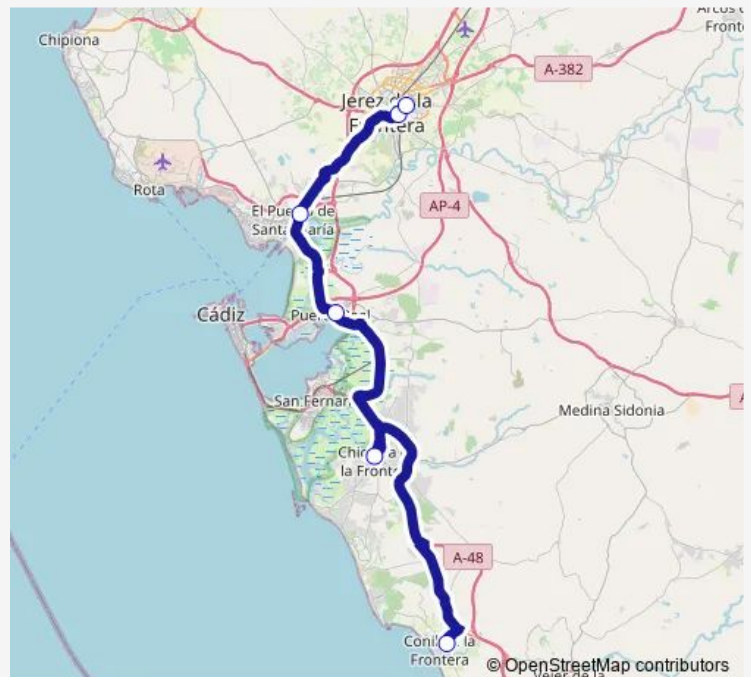

Bus M-250 Conil-Jerez (La Línea-Sevilla)[Go to website](#)**Direction**

Apeadero De Autobuses Conil — Campus De Jerez V

6 stops

[Open route schedule](#)

Apeadero De Autobuses Conil

Río Iro

Estación Fc Puerto Real

Thursday 12:35

Friday 12:35

Saturday 12:35

Sunday 12:35

Route info

Direction: Apeadero De Autobuses Conil

Stops: 6

Trip Duration: 1 hour 40 min

M-250 — Conil-Jerez (La Línea-Sevilla)

BusMaps

M-250 Bus time schedules and route maps are available in an offline PDF at busmaps.com. Use the busmaps.com website to see live bus times, train schedule or subway schedule, and step-by-step directions for all public transit in Jerez de la Frontera