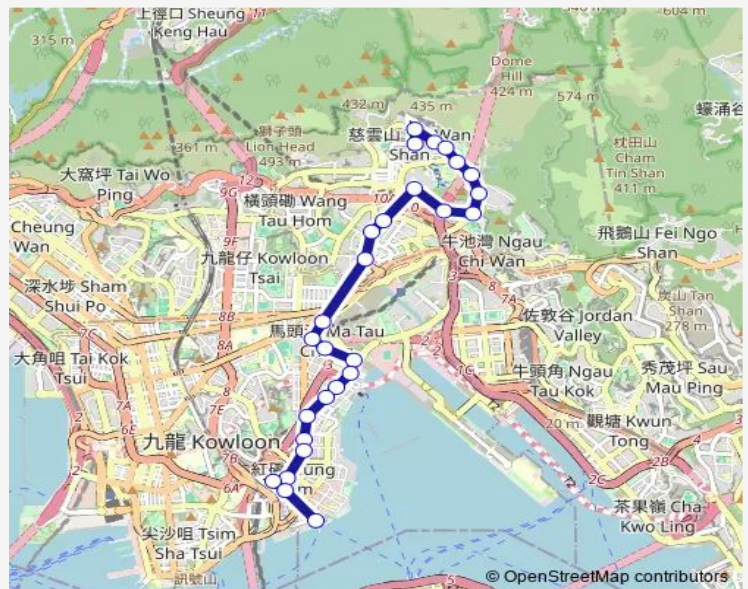

[Ctb] Lung Poon Court, Fung TAK Road → [Kmb+Ctb] Lung Poon Court /<Br> Lung Poon Court, Fung TAK Road → [Kmb] Lung Poon Court

**Route schedule**

[Ctb] TSZ WAN Shan (Central) → [Kmb+Ctb] TSZ WAN Shan (Central) BUS Terminus /<Br> Tsz WAN Shan (Central) → [Kmb] TSZ WAN Shan (Central) BUS Terminus — [Kmb] Hung HOM (Hung Luen Road) BUS Terminus → [Nlb] Hung HOM (Hung Luen Road)

Monday	05:35-22:10
Tuesday	05:35-22:10
Wednesday	05:35-22:10
Thursday	05:35-22:10
Friday	05:35-22:10
Saturday	05:35-22:10
Sunday	05:35-22:10

**Route info**

Direction: [Ctb] TSZ WAN Shan (Central) → [Kmb+Ctb] TSZ WAN Shan (Central) BUS Terminus /<Br> Tsz WAN Shan (Central) → [Kmb] TSZ WAN Shan (Central) BUS Terminus

Stops: 27

Trip Duration: 0 hour 46 min

[Ctb] Wong TAI SIN Police Station, Choi Hung Road[[Kmb]  
Wong TAI SIN Police Station

[Ctb] Choi Hung Road Playground, Choi Hung  
Road[[Kmb+Ctb] Choi Hung Road Playground/<Br>Choi  
Hung Road Playground, Choi Hung Road[[Kmb] Choi  
Hung Road Playground