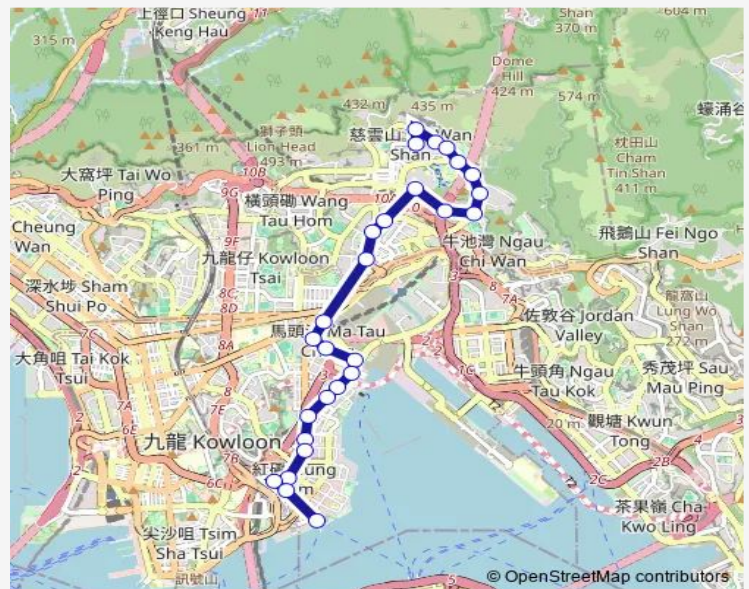

[Ctb] Lung Poon Court, Fung TAK Road → [Kmb+Ctb] Lung Poon Court /
 Lung Poon Court, Fung TAK Road → [Kmb] Lung Poon Court

Route schedule

[Ctb] TSZ WAN Shan (Central) → [Kmb+Ctb] TSZ WAN Shan (Central) BUS Terminus /
 Tsz WAN Shan (Central) → [Kmb] TSZ WAN Shan (Central) BUS Terminus — [Kmb] Hung HOM (Hung Luen Road) BUS Terminus → [Nlb] Hung HOM (Hung Luen Road)

Monday	05:35-22:10
Tuesday	05:35-22:10
Wednesday	05:35-22:10
Thursday	05:35-22:10
Friday	05:35-22:10
Saturday	05:35-22:10
Sunday	05:35-22:10

Route info

Direction: [Ctb] TSZ WAN Shan (Central) → [Kmb+Ctb] TSZ WAN Shan (Central) BUS Terminus /
 Tsz WAN Shan (Central) → [Kmb] TSZ WAN Shan (Central) BUS Terminus

Stops: 27

Trip Duration: 0 hour 49 min

[Ctb] Wong TAI SIN Police Station, Choi Hung Road[[Kmb]
Wong TAI SIN Police Station

[Ctb] Choi Hung Road Playground, Choi Hung
Road[[Kmb+Ctb] Choi Hung Road Playground/
Choi
Hung Road Playground, Choi Hung Road[[Kmb] Choi
Hung Road Playground