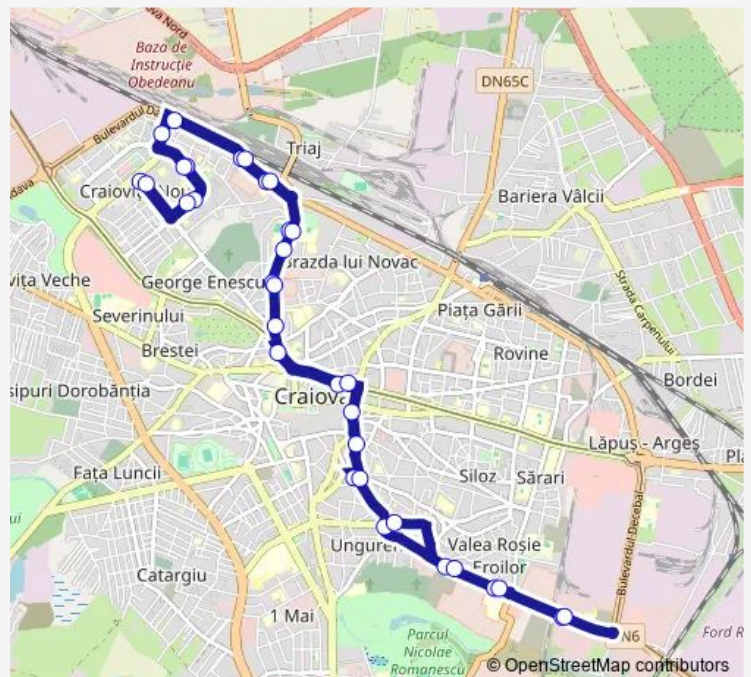

Ira 8

Piata Chiriac

Caracal

Route schedule

Statia 15 — Statia 15

Monday 05:30-21:30

Tuesday 05:30-21:30

Wednesday 05:30-21:30

Thursday 05:30-21:30

Friday 05:30-21:30

Saturday 05:30-21:30

Sunday 05:30-21:30

Route info

Direction: Statia 15

Stops: 33

Trip Duration: 1 hour 0 min

Olimp

Unitatea Militara

Big Vechi

Statia 10

Statia 30

Statia 15

3b Bus time schedules and route maps are available in an offline PDF at busmaps.com. Use the busmaps.com website to see live bus times, train schedule or subway schedule, and step-by-step directions for all public transit in Craiova