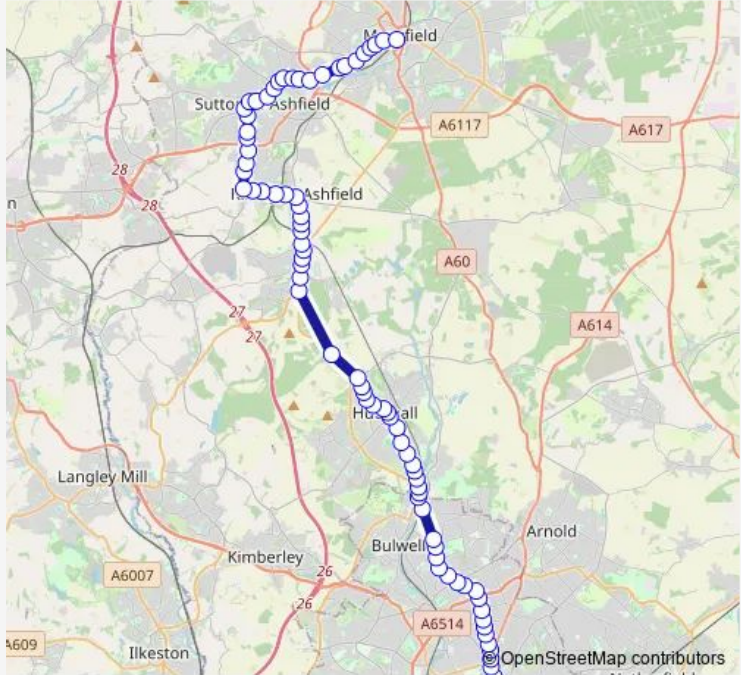

Bus 3B Nottingham - Hucknall - Sutton - Mansfield [threes]

[Go to website](#)

Direction
Football Ground — Victoria Centre
38 stops
[Open route schedule](#)

- Football Ground
- High Leys Road
- Long Hill Rise
- Health Centre
- Vine Terrace
- Ashgate Road
- Beardall Street
- Jenny Burton Way
- Shelton Avenue
- Nottingham Road
- Bypass
- City Boundary
- Grindon Crescent
- Aston Drive
- Bestwood Road
- Bestwood Park Drive
- Top Valley Way
- Rigley Drive
- Gala Way
- Gorse Court
- Riber Crescent

Route schedule
Football Ground — Victoria Centre

Monday	—
Tuesday	—
Wednesday	—
Thursday	—
Friday	—
Saturday	01:25-02:25
Sunday	01:25-02:25

Route info
Direction: Football Ground
Stops: 38
Trip Duration: 0 hour 28 min

■ 3B — Nottingham - Hucknall - Sutton - Mansfield [threes] **BusMaps**