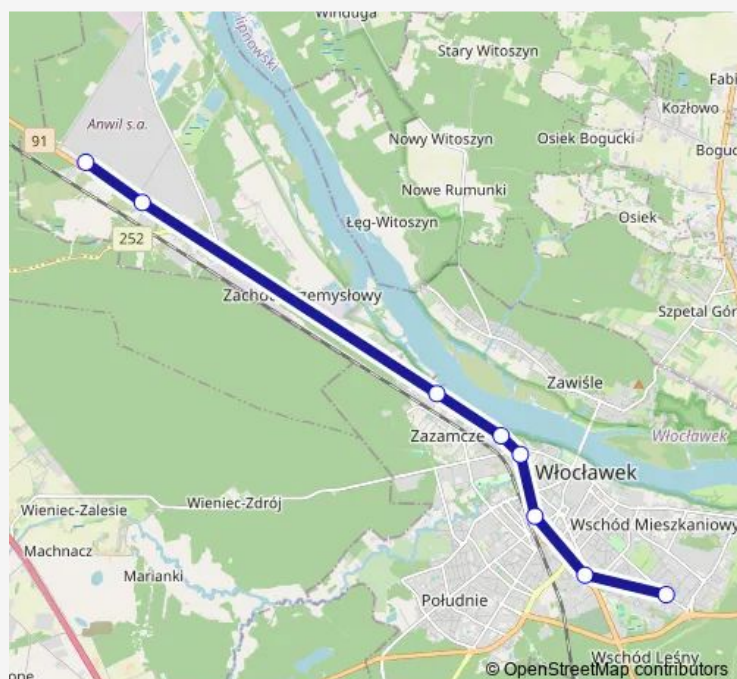

Bus 3B (Linia pospieszna) Ostrowska — Anwil

[Go to website](#)

Direction

Ostrowska (Pętla) 02 — Anwil (pętla)

8 stops

[Open route schedule](#)

Ostrowska (Pętla) 02

Nowomiejska 02

Monday 06:30

Tuesday 06:30

Wednesday 06:30

Thursday 06:30

Friday 06:30

Saturday —

Sunday —

Route info

Direction: Ostrowska (Pętla) 02

Stops: 8

Trip Duration: 0 hour 22 min

3B — (Linia pospieszna) Ostrowska — Anwil

3B Bus time schedules and route maps are available in an offline PDF at busmaps.com. Use the busmaps.com website to see live bus times, train schedule or subway schedule, and step-by-step directions for all public transit in Wloclawek