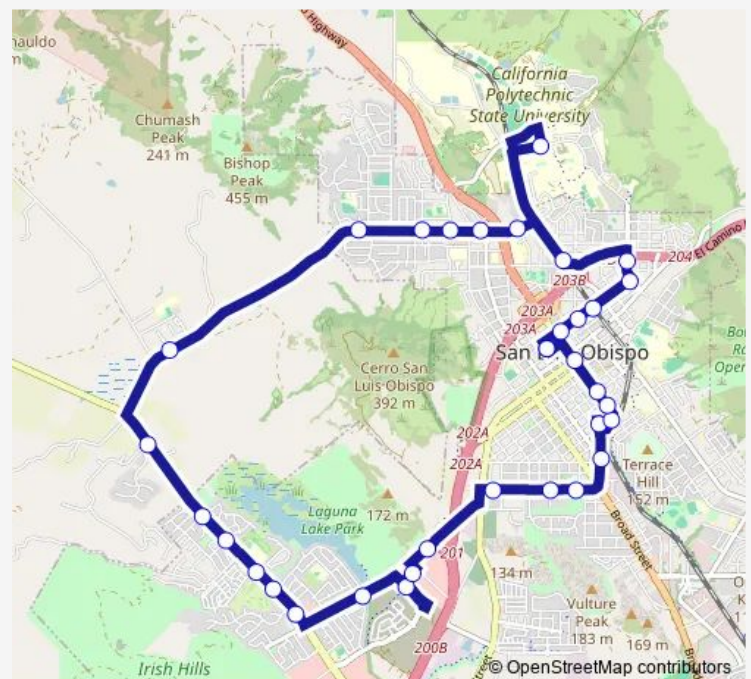

### Direction

Downtown Transit Center — Downtown Transit Center

34 stops

[Open route schedule](#)

Downtown Transit Center

Mill at Santa Rosa (E)

Mill at Johnson (E)

Mill at Pepper

Foothill at Rosita

Foothill at Narrow

Lovr at Valle Vista (W)

Lovr at Diablo

Lovr at Descanso

Lovr at Laguna Lane (Middle School)

Lovr at Oceanaire (S)

Lovr at Laguna Village (S)

### Route schedule

Downtown Transit Center — Downtown Transit Center

Monday 06:45-18:00

Tuesday 06:45-18:00

Wednesday 06:45-18:00

Thursday 06:45-18:00

Friday 06:45-18:00

Saturday —

### Route info

Direction: Downtown Transit Center

Stops: 34

Trip Duration: 0 hour 55 min

3B — Cal Poly/Lovr/Amtrak

Dalidio at Froom Ranch

Dalidio at Madonna (Promenade)

Madonna Rd at Madonna Plaza