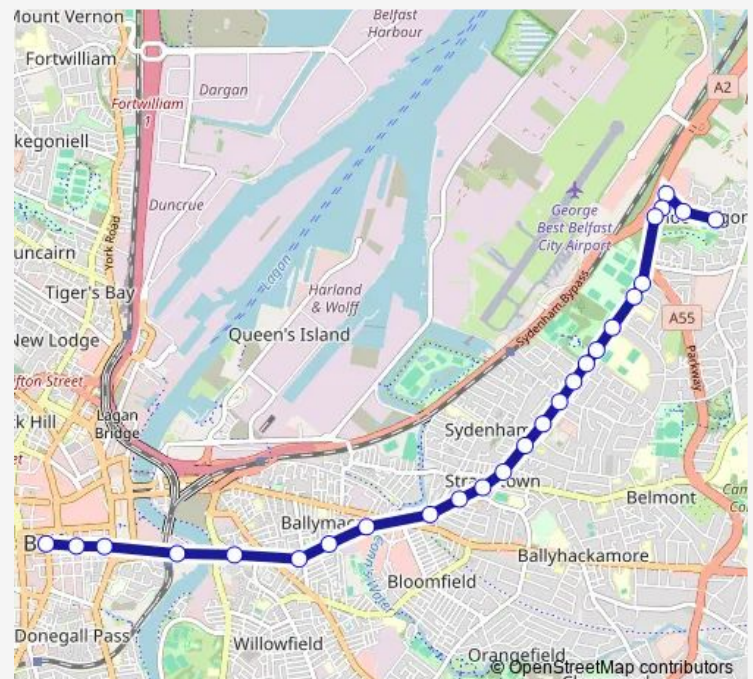

Thursday 09:00-21:00

Friday 09:00-21:00

Saturday 10:00-21:00

Sunday —

Route info

Direction: Donegall Square West

Stops: 25

Trip Duration: 0 hour 27 min

3B — Knocknagoney - Hollywood Road - City Centre **BusMaps**

Knocknagoney Tesco

Knocknagoney Road

Knocknagoney Primary

School Court

**Direction**

School Court — Donegall Square West

26 stops

## Route schedule

School Court — Donegall Square West

Monday 07:14-21:27

Tuesday 07:14-21:27

Wednesday 07:14-21:27

Thursday 07:14-21:27

Friday 07:14-21:27

Saturday 10:34-21:27

## Route info

Direction: School Court

Stops: 26

Trip Duration: 0 hour 23 min

3B Bus time schedules and route maps are available in an offline PDF at [busmaps.com](https://busmaps.com). Use the [busmaps.com](https://busmaps.com) website to see live bus times, train schedule or subway schedule, and step-by-step directions for all public transit in Belfast