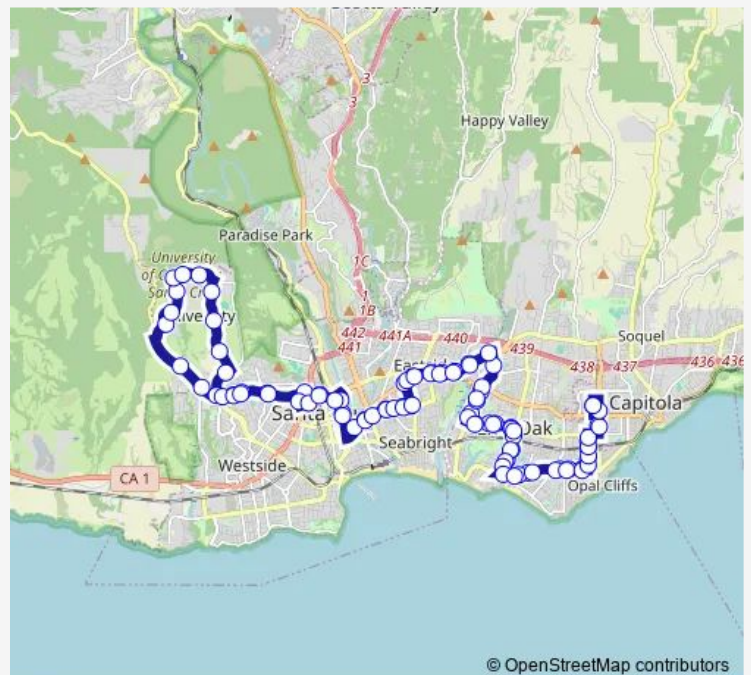

Brommer & Captains Ct

7th Ave & Manor Way (Yacht Harbor Manor)

7th Ave & Eddy Ln (Inland Harbor)

Route schedule

Capitola Mall - Lane 1 — Capitola Mall - Lane 1

Monday 05:57-22:58

Tuesday 05:57-22:58

Wednesday 05:57-22:58

Thursday 05:57-22:58

Friday 05:57-22:58

Saturday 06:30-22:34

Sunday 06:30-22:34

Route info

Direction: Capitola Mall - Lane 1

Stops: 100

Trip Duration: 1 hour 48 min

© OpenStreetMap contributors

3b — Ucsc/Capitola Mall/Live Oak

7th Ave & Tanner Ct

7th Ave (Casa La Familia)

Soquel Ave & 7th Ave

Soquel Ave & La Fonda Ave

Soquel Ave & Park Way

Soquel Ave & Trevethan Ave

Soquel Ave & San Juan Ave

Soquel Ave & Poplar Ave

Seabright & Soquel Av

Broadway & Seabright Ave

Broadway & Cayuga

Broadway & S Branciforte Ave

Broadway & Clay

Broadway & Riverside Ave