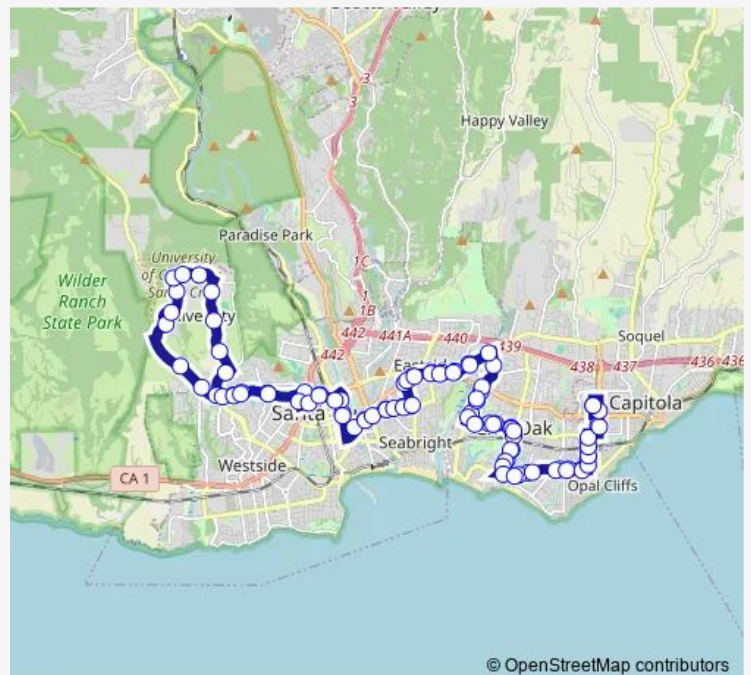

Brommer & Captains Ct

7th Ave & Manor Way (Yacht Harbor Manor)

7th Ave & Eddy Ln (Inland Harbor)

**Route schedule**

Capitola Mall - Lane 1 — Capitola Mall - Lane 1

Monday 05:57-22:58

Tuesday 05:57-22:58

Wednesday 05:57-22:58

Thursday 05:57-22:58

Friday 05:57-22:58

Saturday 06:30-22:34

Sunday 06:30-22:34

**Route info**

Direction: Capitola Mall - Lane 1

Stops: 100

Trip Duration: 1 hour 38 min

7th Ave & Tanner Ct

7th Ave (Casa La Familia)

Soquel Ave & 7th Ave

Soquel Ave & La Fonda Ave

Soquel Ave & Park Way

Soquel Ave & Trevethan Ave

Soquel Ave & San Juan Ave

Soquel Ave & Poplar Ave