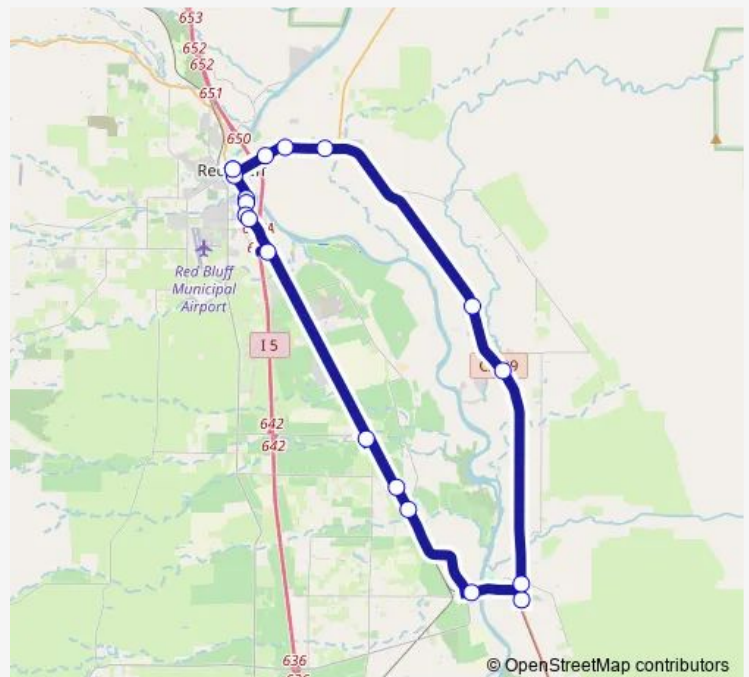

Main & Brearcliffe

Lariat Bowl

Chevron

Walgreen's

St. Elizabeth Hospital

Harvey's Market

Across From Public Works - Gerber

San Benito & Vestal

C St. & 3rd - Tehama

99E & Grant

Tehama/Vina Rd.

Lassen View School

Dairyville Community Center

Sunshine Market

Dollar General - Antelope

Shell Station

Bus & Ride / Rio & Walnut

Route schedule

Bus & Ride / Rio & Walnut — Bus & Ride / Rio & Walnut

Monday 06:20-16:15

Tuesday 06:20-16:15

Wednesday 06:20-16:15

Thursday 06:20-16:15

Friday 06:20-16:15

Saturday —

Sunday —

Route info

Direction: Bus & Ride / Rio & Walnut

Stops: 19

Trip Duration: 1 hour 10 min

3b — Regional - Red Bluff, Gerber, Los Molinos

3b Bus time schedules and route maps are available in an offline PDF at busmaps.com. Use the busmaps.com website to see live bus times, train schedule or subway schedule, and step-by-step directions for all public transit in Red Bluff