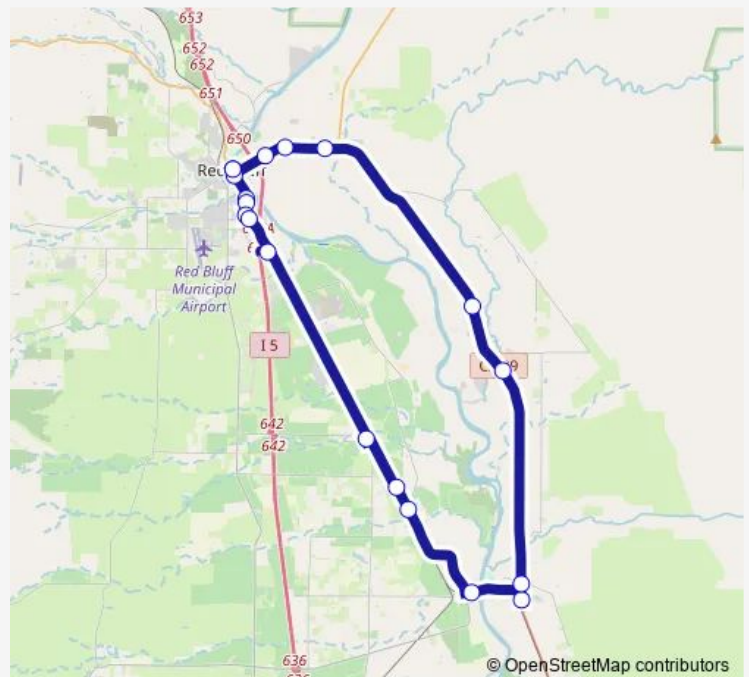

Chevron

Walgreen's

St. Elizabeth Hospital

Harvey's Market

Across From Public Works - Gerber

San Benito & Vestal

C St. & 3rd - Tehama

99E & Grant

Tehama/Vina Rd.

Lassen View School

Dairyville Community Center

Sunshine Market

Dollar General - Antelope

Shell Station

Bus & Ride / Rio & Walnut

Route schedule

Bus & Ride / Rio & Walnut — Bus & Ride / Rio & Walnut

Monday 06:20-16:15

Tuesday 06:20-16:15

Wednesday 06:20-16:15

Thursday 06:20-16:15

Friday 06:20-16:15

Saturday —

Sunday —

Route info

Direction: Bus & Ride / Rio & Walnut

Stops: 19

Trip Duration: 1 hour 10 min

3B — Regional - Red Bluff, Gerber, Los Molinos

3B Bus time schedules and route maps are available in an offline PDF at busmaps.com. Use the busmaps.com website to see live bus times, train schedule or subway schedule, and step-by-step directions for all public transit in Red Bluff